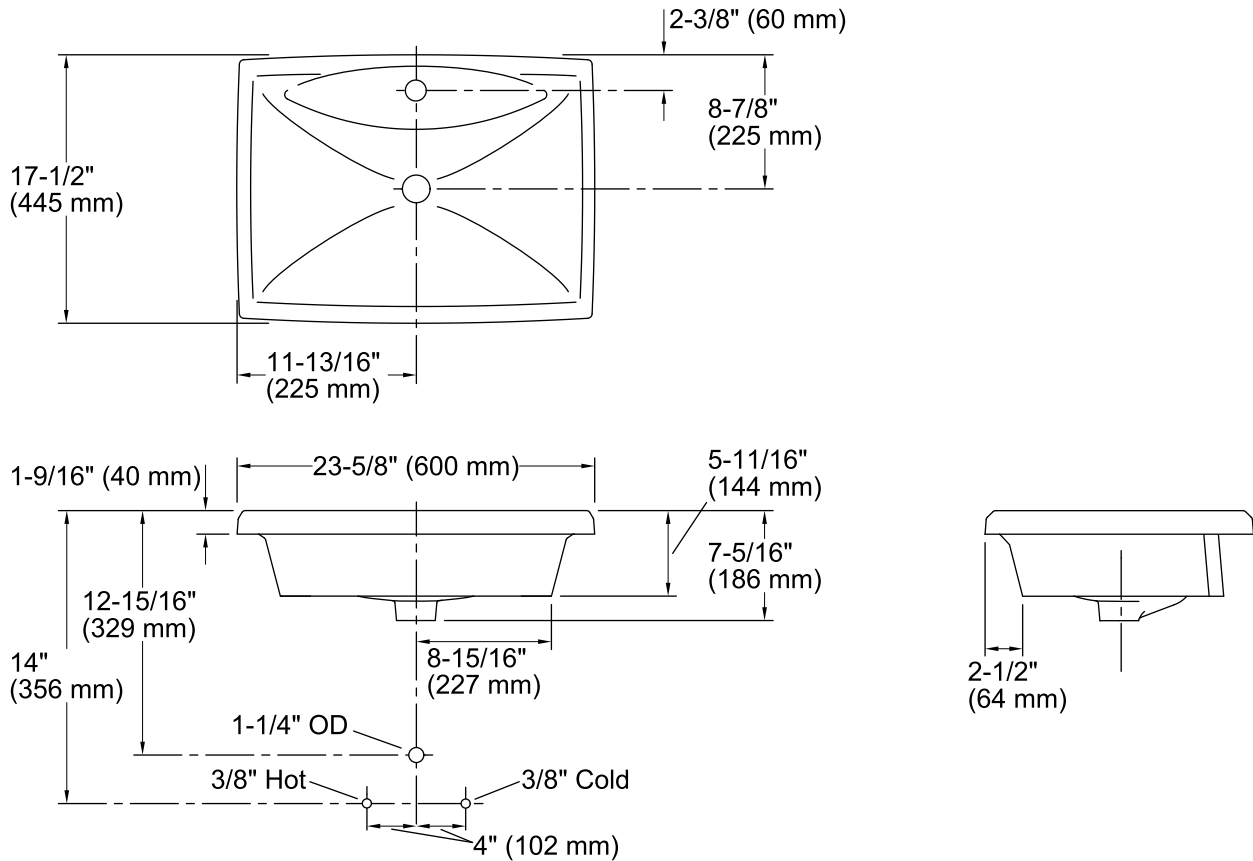

Escale®
Drop-in Bathroom Sink
K-19029-1

Features

- Fireclay.
- Drop-in.
- Generous curved rectangular basin.
- With overflow.
- Single-hole faucet.
- Complements the Escale® suite.
- 23-5/8" (600mm) x 17-1/2" (445 mm)

See website for detailed warranty information.

Technical Information

All product dimensions are nominal.

| | |
|-----------------------|--|
| Bowl configuration: | Single |
| Installation: | Drop-In |
| Bowl area (Only) | Length: 23-5/8" (600 mm) Width: 17-1/2" (445 mm) Water depth: 3-1/2" (89 mm) |
| Number of deck holes: | 1 |
| Faucet hole(s): | 1-3/8" (35 mm) |
| Drain hole: | 1-3/4" (44 mm) |
| Template: | 1052864-7, required, included |