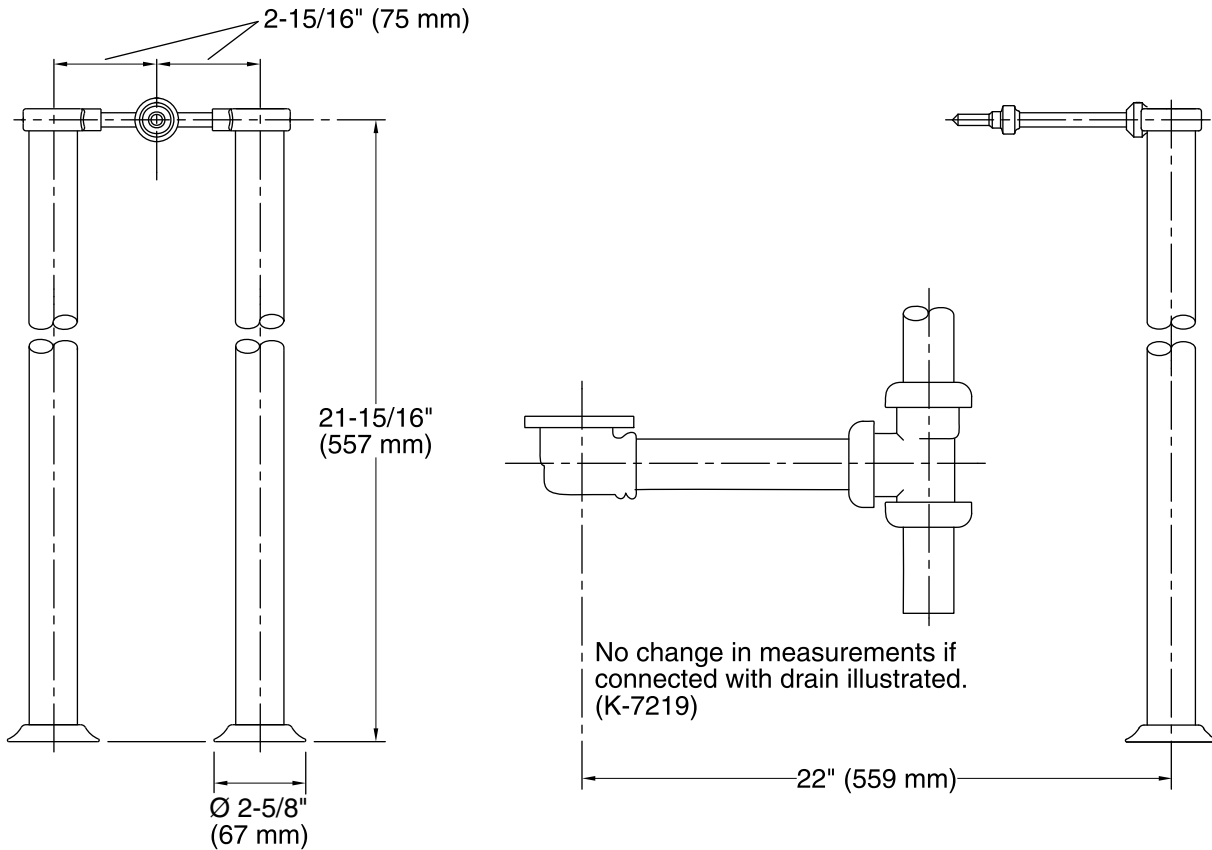

Features

- Premium metal construction.
- For floor-mount bath faucet installations.

Codes/Standards

ASME A112.18.1/CSA B125.1

KOHLER® Faucet Lifetime Limited Warranty

See website for detailed warranty information.

Available Color/Finishes

Color tiles intended for reference only.

Color	Code	Description
	CP	Polished Chrome
	BN	Vibrant® Brushed Nickel

Technical Information

All product dimensions are nominal.

Notes

Install this product according to the installation guide.