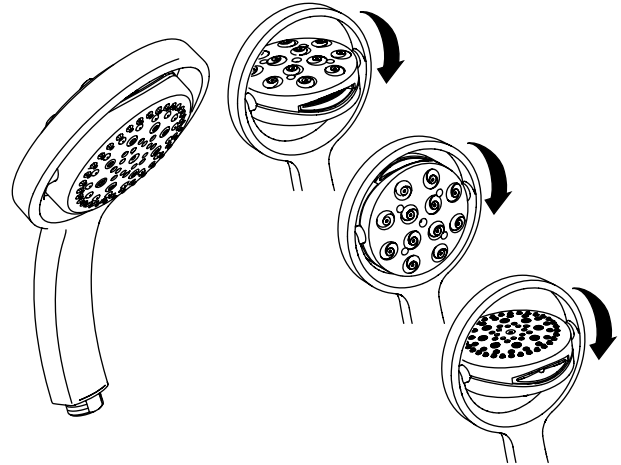

Features

- *Flipstream Technology™*
- *Four unique, experiential spray patterns: Koverage™ Kotton™ Komotion™ Kurrent™*
- *Sleek contemporary design*
- *Adjustable angle for various user heights*
- *2.5 gallon (9.5 L) per minute flow rate*

Codes/Standards Applicable

Specified model meets or exceeds the following:

- *ASME A112.18.1/CSA B125.1*

**FOUR-FUNCTION HANDSHOWER
K-17492**

Colors/Finishes

- CP: Polished Chrome
- Other: Refer to Price Book for additional colors/finishes

Accessories

- CP: Polished Chrome

Specified Model

Model	Description	Colors/Finishes	
K-17492	Four-function handshower	<input type="checkbox"/> CP	<input type="checkbox"/> Other _____
Required Accessories			
K-8593	72" (182.9 cm) metal shower hose OR	U	<input type="checkbox"/> CP
K-9514	60" (152.4 cm) metal shower hose		<input type="checkbox"/> CP

Product Specification

Four-function handshower shall feature a sleek contemporary design with Flipstream Technology. Handshower shall have four unique, experiential spray patterns: Koverage, Kotton, Komotion, and Kurrent. Handshower shall have adjustable angle for various user heights. Handshower shall be available with a 2.5 gallon (9.5 L) per minute flow rate. Four-function handshower shall be Kohler Model K-17492-_____.