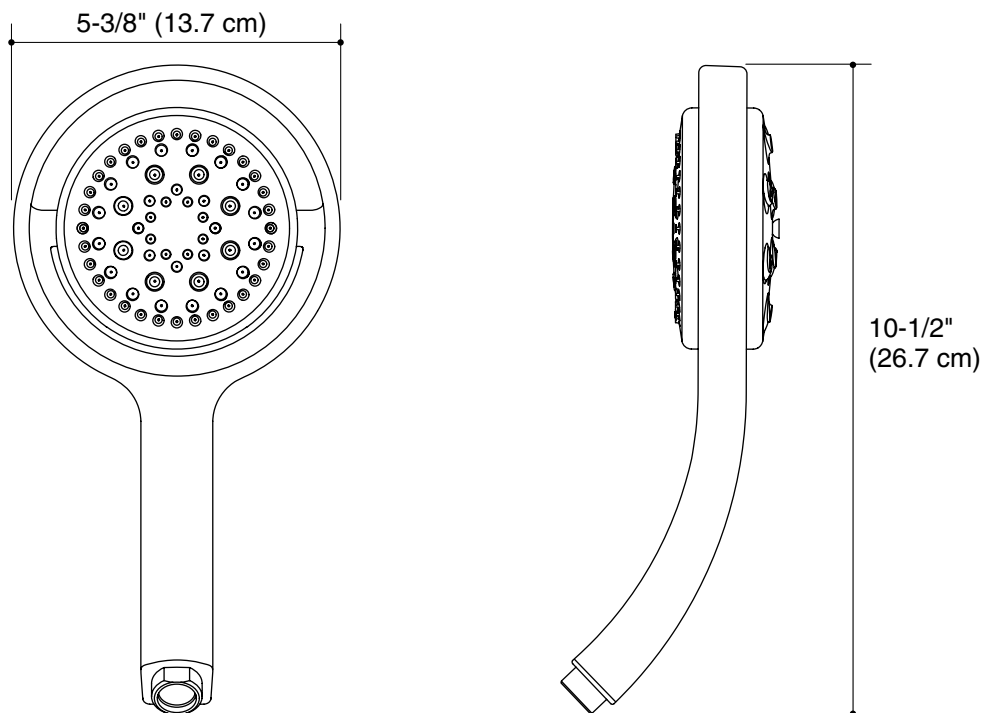

Codes/Standards Applicable

Specified model meets or exceeds the following:

- *ASME A112.18.1/CSA B125.1*

**FOUR-FUNCTION HANDSHOWER
K-17492**

Colors/Finishes

- CP: Polished Chrome
- Other: Refer to Price Book for additional colors/finishes

Accessories

- CP: Polished Chrome

Specified Model

Model	Description	Colors/Finishes	
K-17492	Four-function handshower	<input type="checkbox"/> CP	<input type="checkbox"/> Other _____
Required Accessories			
K-8593	72" (182.9 cm) metal shower hose OR	U	<input type="checkbox"/> CP
K-9514	60" (152.4 cm) metal shower hose		<input type="checkbox"/> CP

Product Specification

Four-function handshower shall feature a sleek contemporary design with Flipstream Technology. Handshower shall have four unique, experiential spray patterns: Koverage, Kotton, Komotion, and Kurrent. Handshower shall have adjustable angle for various user heights. Handshower shall be available with a 2.5 gallon (9.5 L) per minute flow rate. Four-function handshower shall be Kohler Model K-17492-_____.

Product Diagram