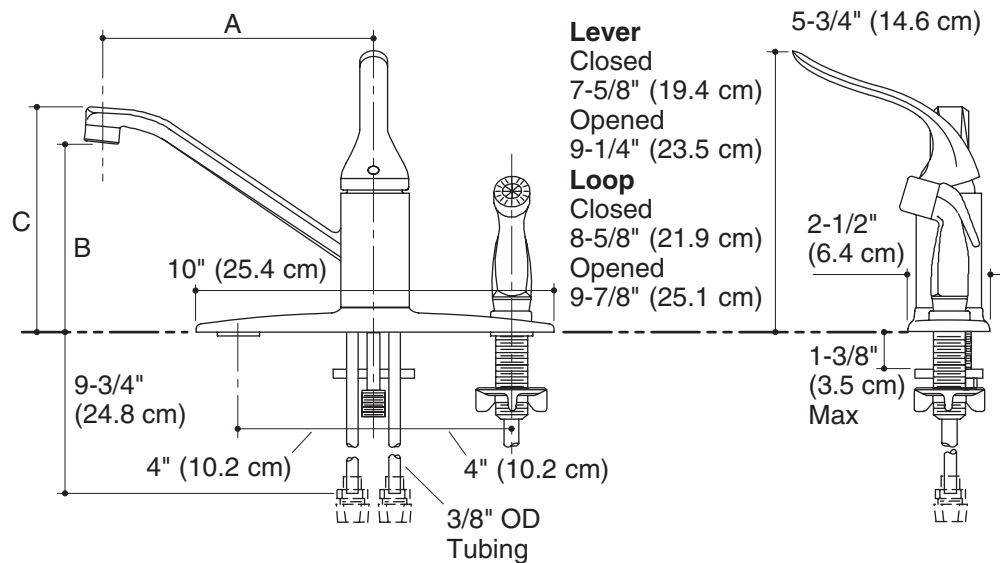

Product Information

Applicable products:	
Kitchen sink faucet with 8-1/2" (21.6 cm) swing spout and lever handle	K-15173-P
Kitchen sink faucet with 10" (25.4 cm) swing spout and lever handle	K-15173-PT
Kitchen sink faucet with 10" (25.4 cm) swing spout and loop handle	K-15173-TL
Lever and loop handles are ADA compliant. ADA	
Optional accessories:	
12" (30.5 cm) swing spout and aerator	K-15179-A
Sidespray deep roughing-in kit	1030920

Installation Notes

Install this product according to the installation guide.

Lower flow aerator options are available - please refer to the Kohler Price Book.

	A	B	C
K-15173-P	8-1/2" (21.6 cm)	5" (12.7 cm)	6-1/8" (15.6 cm)
K-15173-PT, K-15173-TL	10" (25.4 cm)	5-3/4" (14.6 cm)	6-7/8" (17.5 cm)