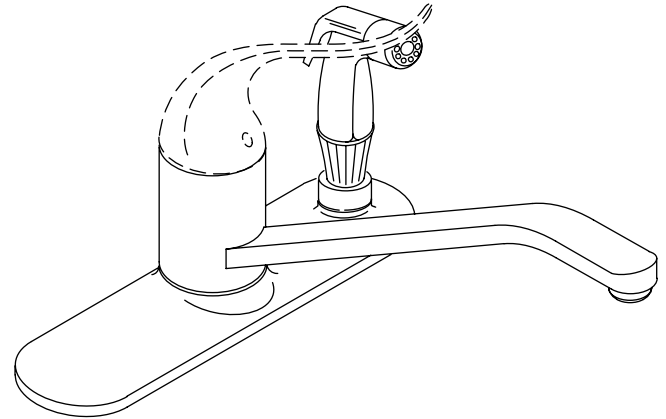

**KITCHEN SINK FAUCET  
K-15173**

**Features**

- Metal construction
- One-piece, self-contained ceramic disc valve allows both volume and temperature control
- Temperature memory allows faucet to be turned on and off at any temperature setting
- High-temperature limit stop for added safety
- Lower flow aerator options are available (refer to the Kohler Price Book)
- Lever or loop handle
- Handspray through escutcheon
- Ground joint connections
- 2.2 gpm (8.3 lpm) flow rate
- Available with an 8-1/2" (21.6 cm) or 10" (25.4 cm) swing spout

**Specified Model**

Model	Description		
K-15173-P	Faucet with 8-1/2" (21.6 cm) swing spout and ground joints	<input type="checkbox"/> CP	
K-15173-PT	Faucet with 10" (25.4 cm) swing spout and ground joints	<input type="checkbox"/> CP	
K-15173-TL	Faucet with 10" (25.4 cm) swing spout and ground joints		<input type="checkbox"/> CP

Note: Faucet comes with a black handspray and polished chrome trim ring.

Optional Accessories on Page 2.

**Product Specification**

Single-control kitchen sink faucet shall be of metal construction. Valve shall be a one-piece, self-contained, ceramic disc valve, which allows both volume and temperature control. Valve shall feature temperature memory, allowing the faucet to be turned on and off at any temperature setting. Valve shall feature a high-temperature limit stop. Faucet shall include 8-1/2" (21.6 cm) or 10" (25.4 cm) swing spout, lever or loop handle, and black handspray through the escutcheon, and ground joint connections. Faucet shall be rated at 2.2 gallons (8.3 L) per minute. Faucet shall have lower flow aerator options. Faucet shall be Kohler Model K-15173-\_\_\_\_\_-CP.