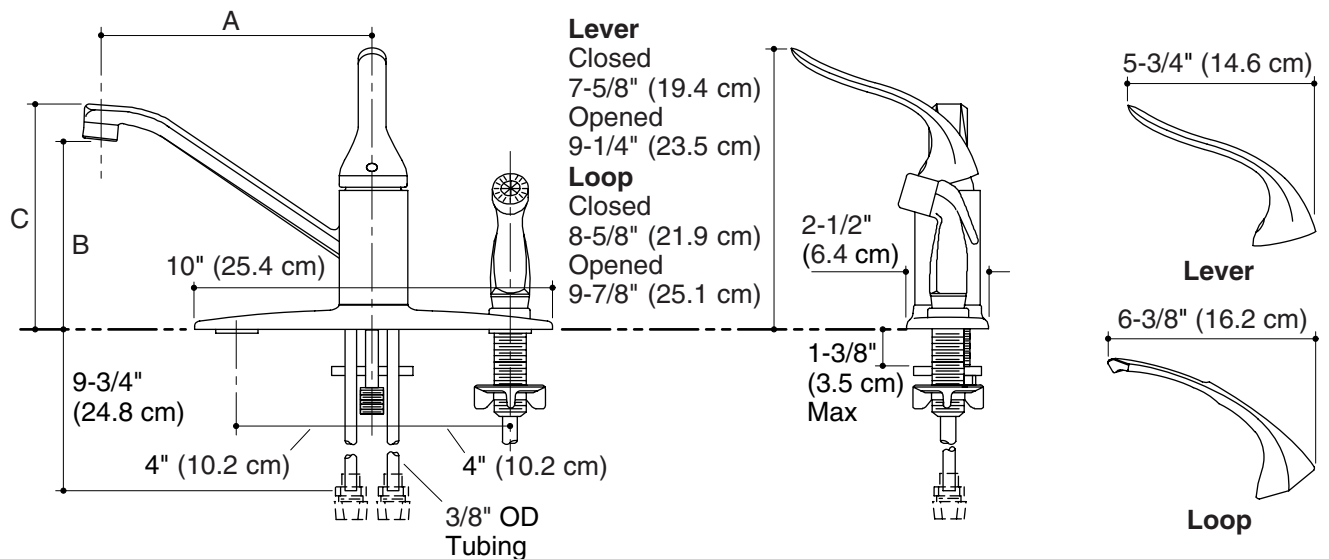

**Specified Model**

Model	Description		
K-15173-P	Faucet with 8-1/2" (21.6 cm) swing spout and ground joints	<input type="checkbox"/> CP	
K-15173-PT	Faucet with 10" (25.4 cm) swing spout and ground joints	<input type="checkbox"/> CP	
K-15173-TL	Faucet with 10" (25.4 cm) swing spout and ground joints		<input type="checkbox"/> CP

Note: Faucet comes with a black handspray and polished chrome trim ring.

Optional Accessories on Page 2.

**Product Specification**

Single-control kitchen sink faucet shall be of metal construction. Valve shall be a one-piece, self-contained, ceramic disc valve, which allows both volume and temperature control. Valve shall feature temperature memory, allowing the faucet to be turned on and off at any temperature setting. Valve shall feature a high-temperature limit stop. Faucet shall include 8-1/2" (21.6 cm) or 10" (25.4 cm) swing spout, lever or loop handle, and black handspray through the escutcheon, and ground joint connections. Faucet shall be rated at 2.2 gallons (8.3 L) per minute. Faucet shall have lower flow aerator options. Faucet shall be Kohler Model K-15173-\_\_\_\_\_-CP.

## Technical Information

<b>Optional Accessories</b>		
K-15179-A	12" (30.5 cm) swing spout and aerator	<input type="checkbox"/> CP

## Installation Notes

Install this product according to the installation guide.

	A	B	C
K-15173, K-15173-P	8-1/2" (21.6 cm)	5" (12.7 cm)	6-1/8" (15.6 cm)
K-15173-PT, K-15173-TL	10" (25.4 cm)	5-3/4" (14.6 cm)	6-7/8" (17.5 cm)