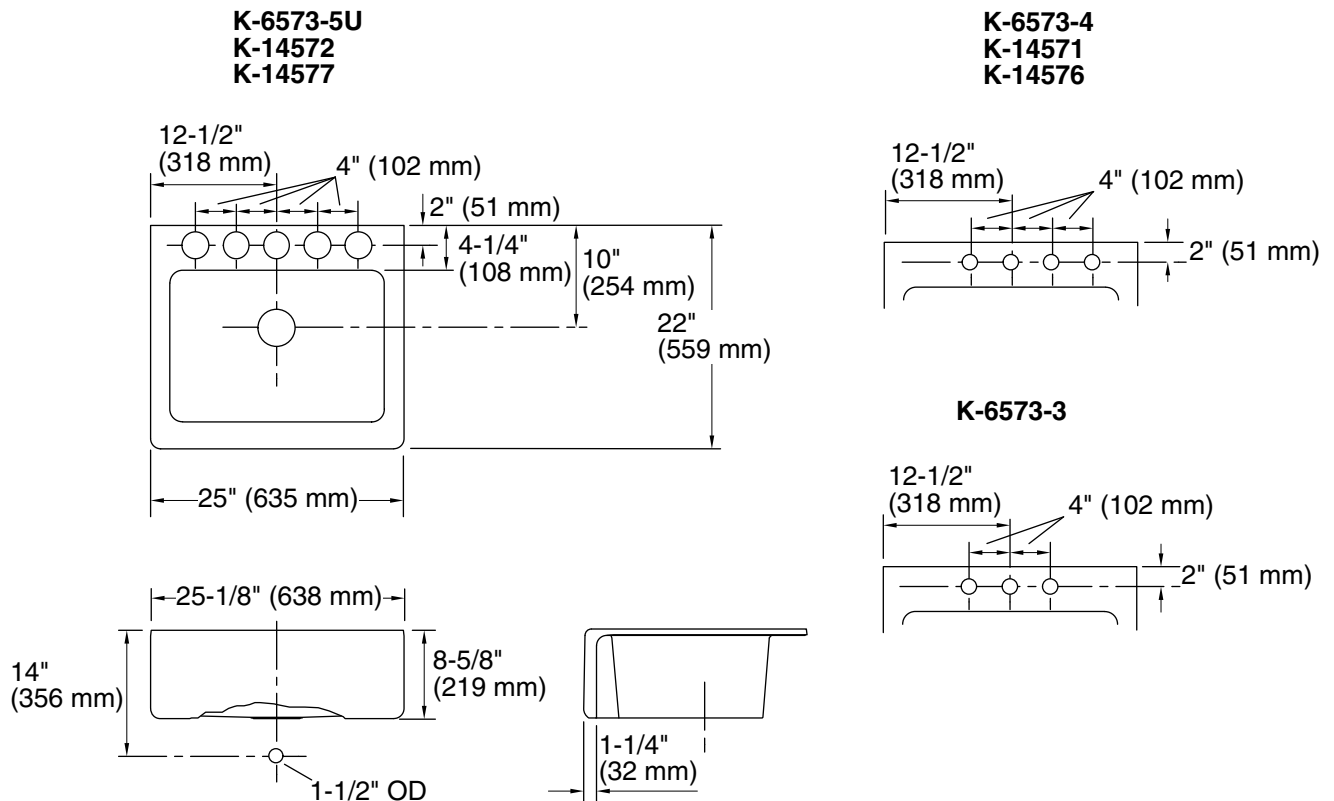

ALCOTT™

Optional Accessories

K-8801

Duostrainer® sink strainer

☐ CP

☐ Other_____

Technical Information

Fixture*:	
Bowl area	21" (533 mm) x 15" (381 mm)
Water depth	8" (203 mm)
Drain hole	Ø 3-7/8" (98 mm)
Faucet holes, under-mount	Ø 2-1/2" (64 mm)
Faucet holes, tile-in	Ø 1-3/8" (35 mm)
* Approximate measurements for comparison only.	

Installation Notes

Install this product according to the installation guide.

Due to the special nature of this installation, Kohler Co. recommends that an experienced cabinet maker use the actual sink to build the new cabinet or modify an existing cabinet.

Product Diagram