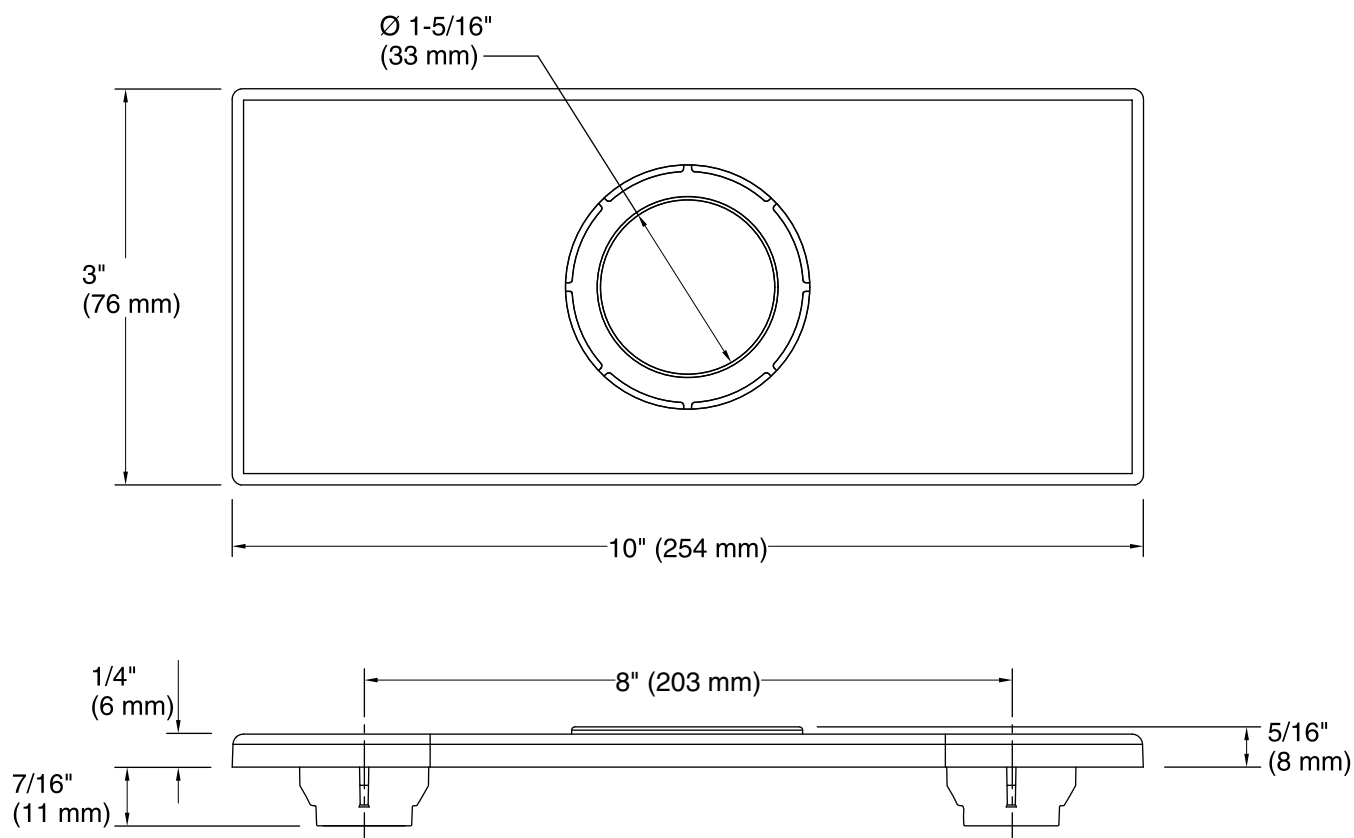

Features

- KOHLER finishes resist corrosion and tarnish.
- Conceals extra faucet holes with 8-inch centers.
- For use with Insight™ deck-mount faucets.
- 10" (254 mm) x 3" (76 mm) x 5/16" (8 mm)

Material

Color	Code	Description
	CP	Polished Chrome
	VS	Vibrant® Stainless

Technical Information

All product dimensions are nominal.

Notes

Install this product according to the installation guide.