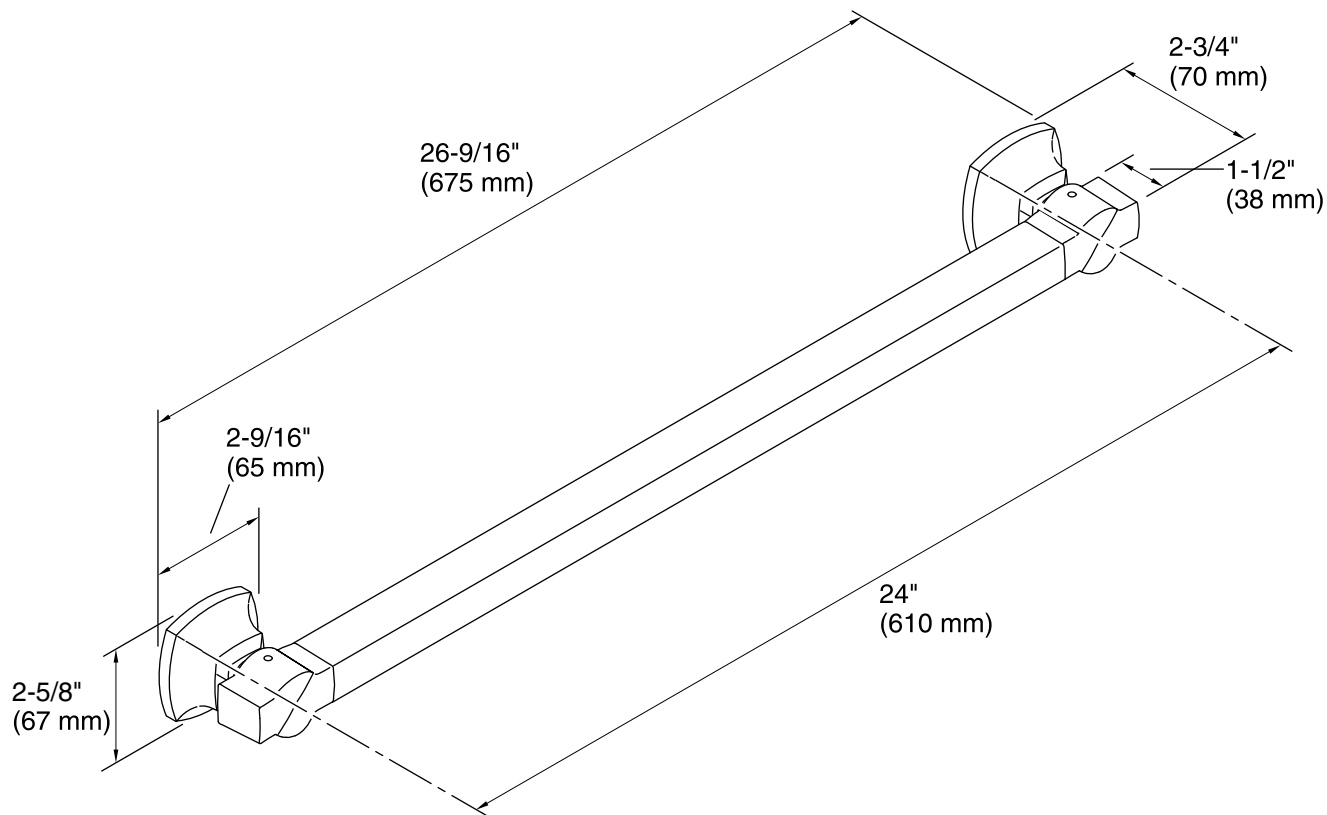

Features

- KOHLER finishes resist corrosion and tarnish.
- 24- inch bar.
- Traditional styling matches any decor.
- Coordinates with other products in the Margaux® collection.
- 26-9/16" (675 mm) x 2-3/4" (70 mm) x 2-5/8" (67 mm)

Technical Information

All product dimensions are nominal.

Notes

Measure your actual product for roughing-in details.

WARNING: Risk of personal injury. The wall plates on the grab bar must be mounted to a brace between the wall studs. This will ensure that the weight of the user is adequately supported.