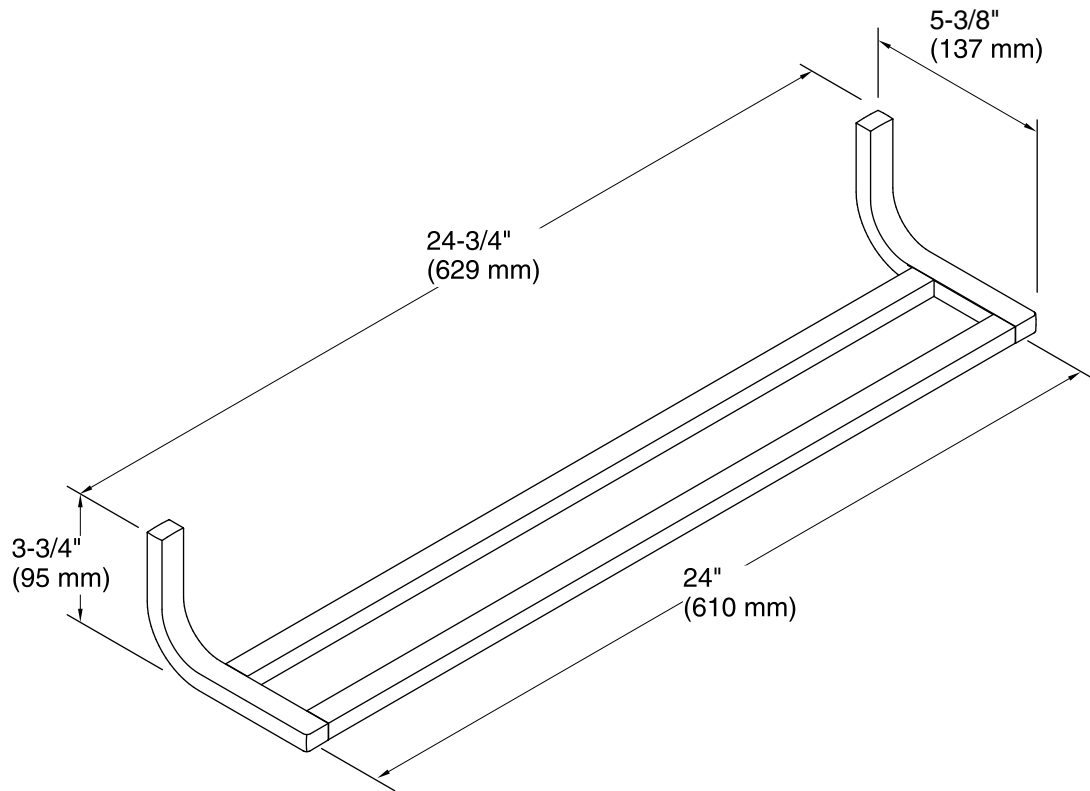

Color tiles intended for reference only.

Color	Code	Description
	CP	Polished Chrome
	SN	Vibrant® Polished Nickel
	BN	Vibrant® Brushed Nickel

Technical Information

All product dimensions are nominal.

Notes