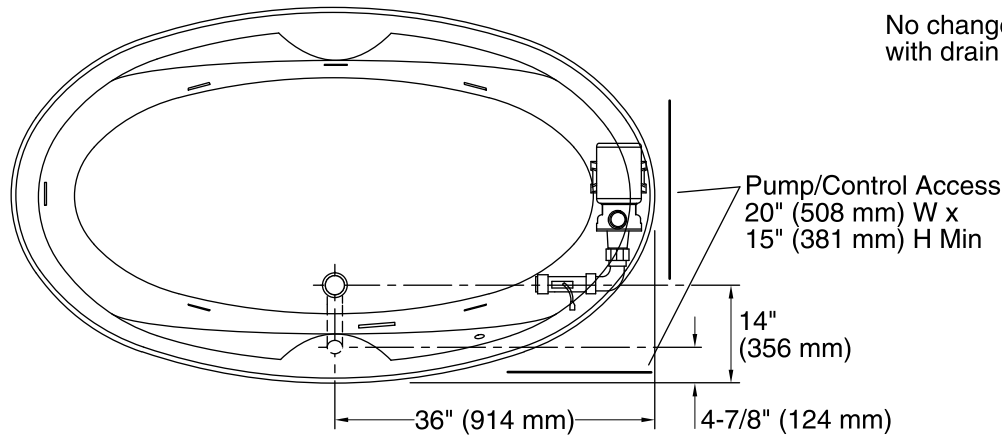

No change in measurements if connected with drain illustrated. (K-11677)

Required Electrical Service

Two dedicated circuits required, protected with Class A Ground-Fault Circuit-Interrupter (GFCI) or Residual Current Device (RCD).

Pump: 120 V, 15 A, 60 Hz
Heater: 120 V, 15 A, 60 Hz

Technical Information

All product dimensions are nominal.

Installation: Drop-in
Drain location: Center
Basin area, bottom: 53" x 26" (1346 mm x 660 mm)
Basin area, top: 65" x 34" (1651 mm x 864 mm)
Weight: 79 lbs (35.8 kg)
Minimum floor load: 36 lbs/ft² (175.8 kg/m²)
Water depth: 15" (381 mm)
Water capacity: 78 gal (295.3 L)
Template: Drop-in, 114861-7, required, included
Electrical component rating: Pump: 120 V, 7.5 A, 60 Hz
Heater: 120 V, 12.5 A, 60 Hz, 1500 W
Pump speed: Single

Notes

Measure your actual product for rough-in details.

Install this product according to the installation instructions.

The hot water supply should be 70% of the capacity of the bath or greater. Installations will vary.

Provide one grounded electrical outlet within 24" (610 mm) of each component.