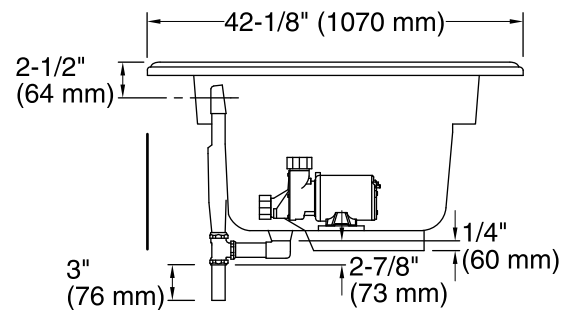

No change in measurements if connected with drain illustrated. (K-11677)

Required Electrical Service

Two dedicated circuits required, protected with Class A Ground-Fault Circuit-Interrupter (GFCI) or Residual Current Device (RCD).

Pump: 120 V, 15 A, 60 Hz
Heater: 120 V, 15 A, 60 Hz

Technical Information

All product dimensions are nominal.

Installation: Drop-in
Drain location: Center
Basin area, bottom: 53" x 26" (1346 mm x 660 mm)
Basin area, top: 65" x 34" (1651 mm x 864 mm)
Weight: 79 lbs (35.8 kg)
Minimum floor load: 36 lbs/ft² (175.8 kg/m²)
Water depth: 15" (381 mm)
Water capacity: 78 gal (295.3 L)
Template: Drop-in, 114861-7, required, included
Electrical component rating: Pump: 120 V, 7.5 A, 60 Hz
Heater: 120 V, 12.5 A, 60 Hz, 1500 W
Pump speed: Single

Notes

Measure your actual product for rough-in details.

Install this product according to the installation instructions.

The hot water supply should be 70% of the capacity of the bath or greater. Installations will vary.

Provide one grounded electrical outlet within 24" (610 mm) of each component.