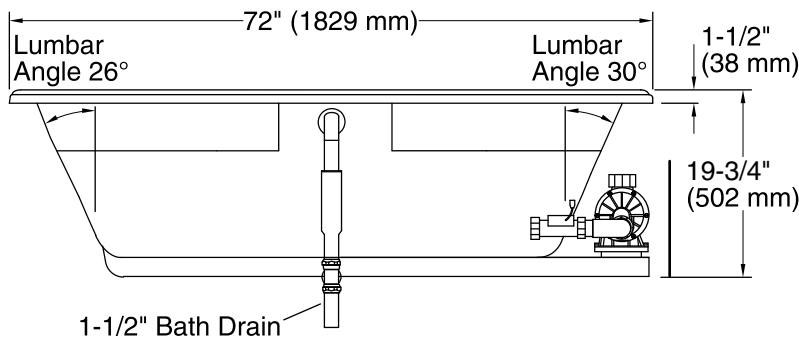

No change in measurements if connected with drain illustrated. (K-11677)

Required Electrical Service

Two dedicated circuits required, protected with Class A Ground-Fault Circuit-Interrupter (GFCI) or Residual Current Device (RCD).

Pump: 120 V, 15 A, 60 Hz
Heater: 120 V, 15 A, 60 Hz

Technical Information

All product dimensions are nominal.

Installation: Drop-in
Drain location: Center
Basin area, bottom: 53" x 26" (1346 mm x 660 mm)
Basin area, top: 65" x 34" (1651 mm x 864 mm)
Weight: 79 lbs (35.8 kg)
Minimum floor load: 36 lbs/ft² (175.8 kg/m²)
Water depth: 15" (381 mm)
Water capacity: 78 gal (295.3 L)
Template: Drop-in, 114861-7, required, included
Electrical component rating: Pump: 120 V, 7.5 A, 60 Hz
Heater: 120 V, 12.5 A, 60 Hz, 1500 W
Pump speed: Single

Notes

Measure your actual product for rough-in details.

Install this product according to the installation instructions.

The hot water supply should be 70% of the capacity of the bath or greater. Installations will vary.

Provide one grounded electrical outlet within 24" (610 mm) of each component.