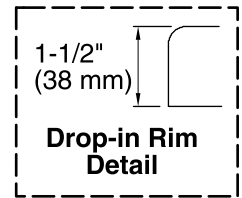

No change in measurements if connected with drain illustrated. (K-11677)

Required Electrical Service

Two dedicated circuits required, protected with Class A Ground-Fault Circuit-Interrupter (GFCI) or Residual Current Device (RCD).

Pump: 120 V, 15 A, 60 Hz
Heater: 120 V, 15 A, 60 Hz

Technical Information

All product dimensions are nominal.

Installation: Drop-in
Drain location: Center
Basin area, bottom: 53" x 26" (1346 mm x 660 mm)
Basin area, top: 65" x 34" (1651 mm x 864 mm)
Weight: 79 lbs (35.8 kg)
Minimum floor load: 36 lbs/ft² (175.8 kg/m²)
Water depth: 15" (381 mm)
Water capacity: 78 gal (295.3 L)
Template: Drop-in, 114861-7, required, included
Electrical component rating: Pump: 120 V, 7.5 A, 60 Hz
Heater: 120 V, 12.5 A, 60 Hz, 1500 W
Pump speed: Single

Notes

Measure your actual product for rough-in details.

Install this product according to the installation instructions.

The hot water supply should be 70% of the capacity of the bath or greater. Installations will vary.

Provide one grounded electrical outlet within 24" (610 mm) of each component.