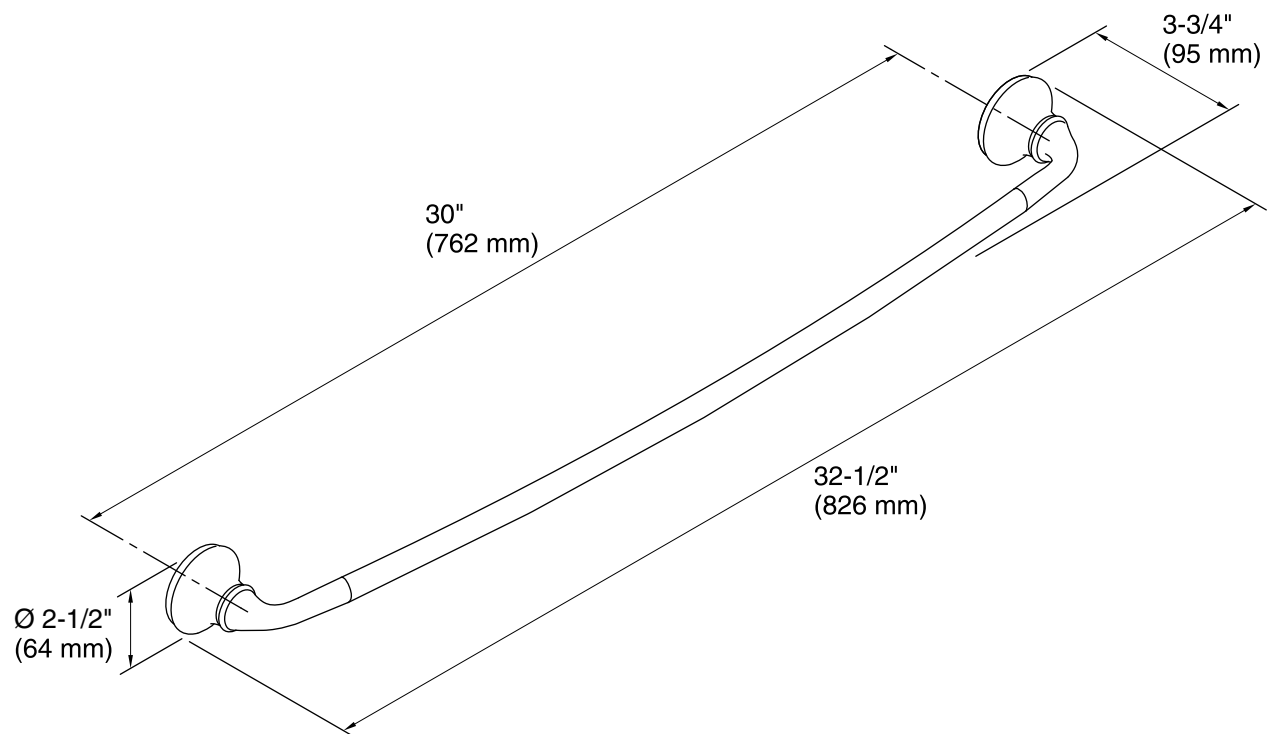

Technical Information

All product dimensions are nominal.

Notes

Install this product according to the installation guide.

CAUTION: Risk of personal injury. Do not install these products in any area where they are likely to be used inadvertently as a grab bar or support bar. These products are not designed or intended for use as a grab bar or support bar.

ADA, OBC, CSA B651 compliant when installed to the specific requirements of these regulations.