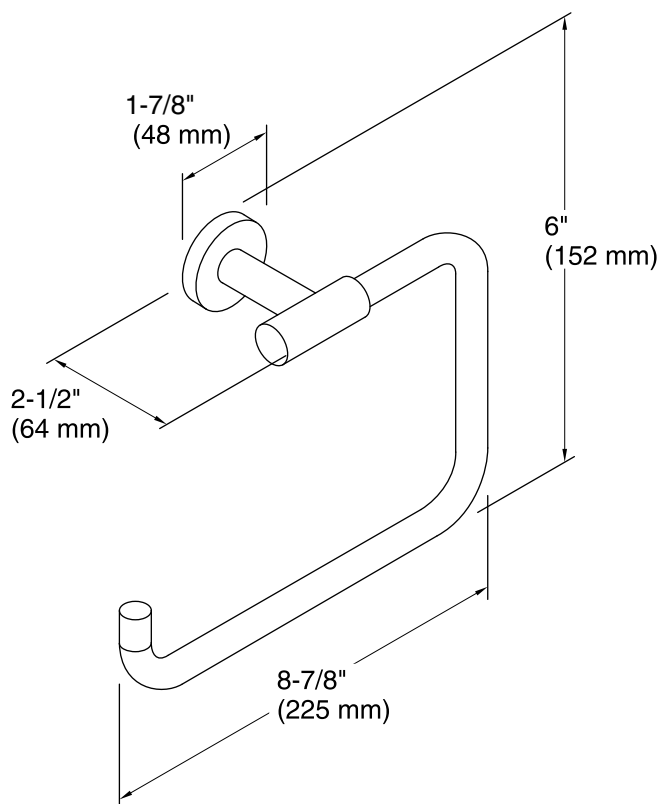

Features

- KOHLER finishes resist corrosion and tarnish.
- Distinctive 8-7/8- inch open ring design.
- Coordinates with other products in the Stillness collection.
- 8-7/8" (225 mm) x 2-1/2" (64 mm) x 6" (152 mm)

Available Color/Finishes

Color tiles intended for reference only.

Color	Code	Description
	CP	Polished Chrome
	BN	Vibrant® Brushed Nickel

Technical Information

All product dimensions are nominal.

Notes

Install this product according to the installation guide.