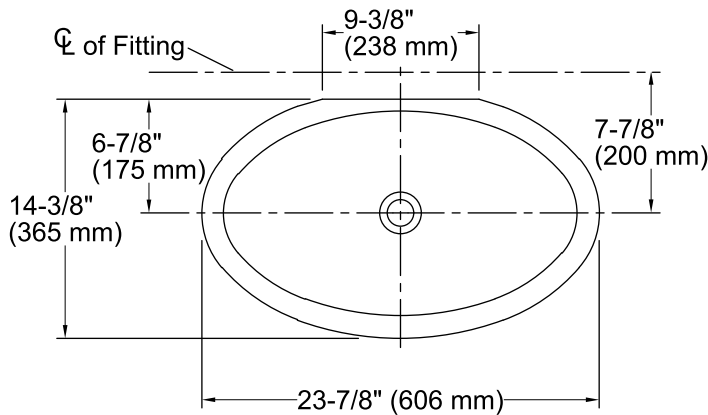

Note: Waterproof unprotected overhang area on the underside of wood counter.