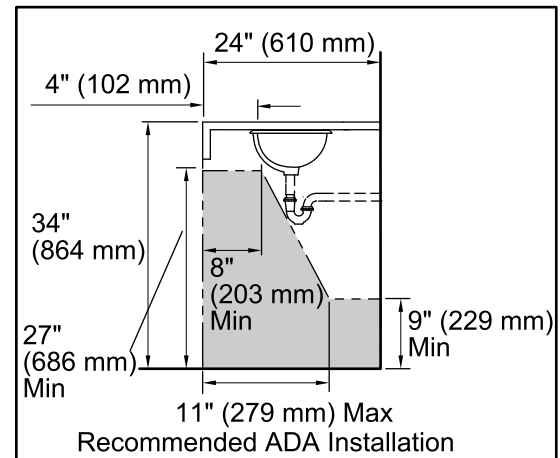

### Technical Information

All product dimensions are nominal.

Bowl configuration:	Single
Installation:	Under-mount
Bowl area (Only)	Length: 21" (533 mm) Width: 12" (305 mm) Water depth: 4-7/8" (124 mm)
Drain hole:	1-3/4" (44 mm)
Template:	1046699-7, required, not included