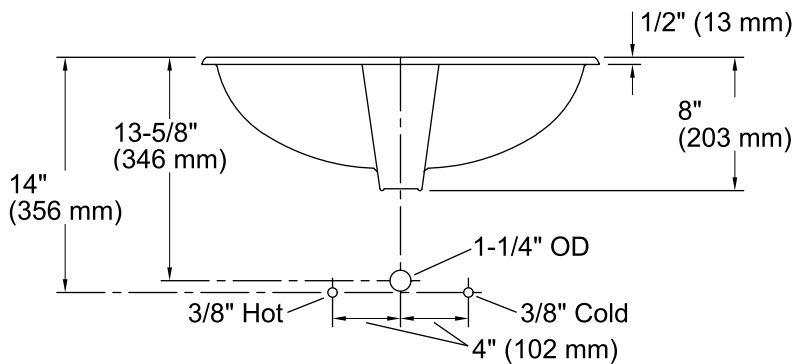

Note: Waterproof unprotected overhang area on the underside of wood counter.