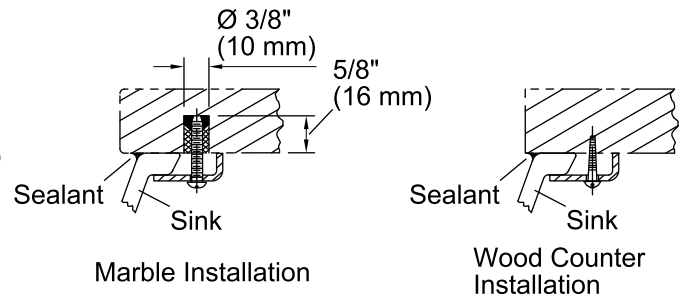

Note: Waterproof unprotected overhang area on the underside of wood counter.