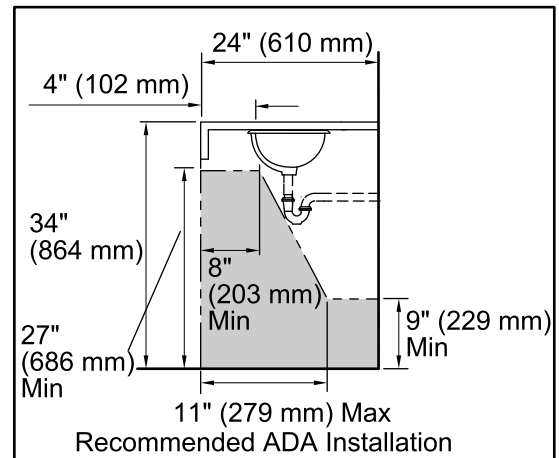

Technical Information

All product dimensions are nominal.

Bowl configuration:	Single
Installation:	Under-mount
Bowl area (Only)	Length: 21" (533 mm) Width: 12" (305 mm) Water depth: 4-7/8" (124 mm)
Drain hole:	1-3/4" (44 mm)
Template:	1046699-7, required, not included

Notes

Install this product according to the installation instructions.

NOTICE: Countertop manufacturer or cutter must use the current product template available at www.kohler.com, or by calling 1-800-4KOHLER. Kohler Co. is not responsible for cutout errors when the incorrect cutout template is used.

ADA compliant when installed to the specific requirements of these regulations.