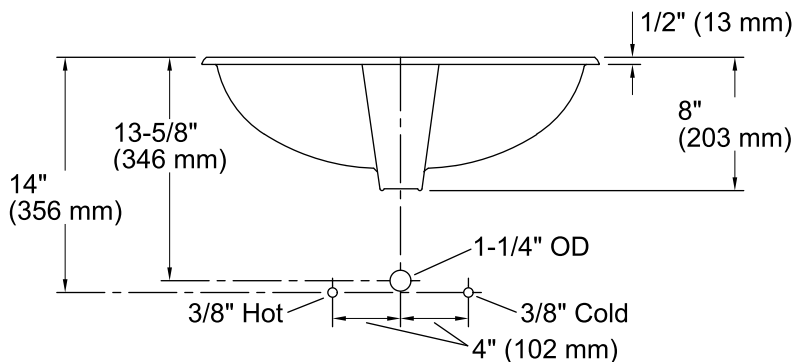

Note: Waterproof unprotected overhang area on the underside of wood counter.