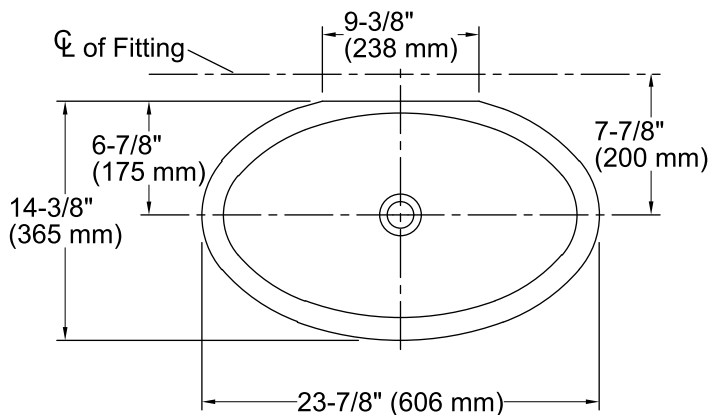

Note: Waterproof unprotected overhang area on the underside of wood counter.