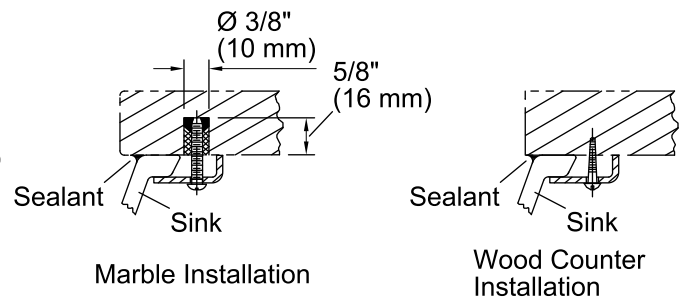

Note: Waterproof unprotected overhang area on the underside of wood counter.