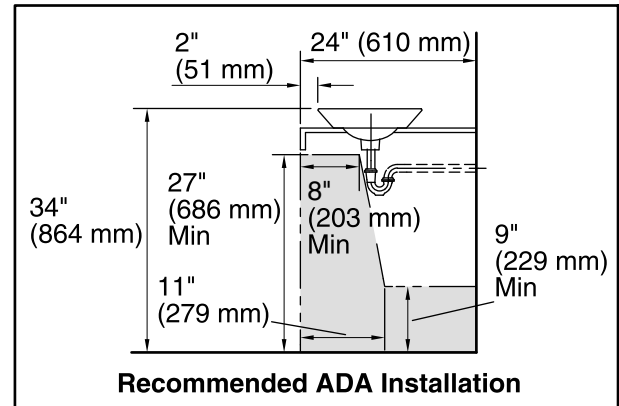

Caravan® Conical Bell®
 Above-counter/Wall-mount Bathroom Sink
K-14223-SR1

Features

- Vitreous china.
- Above-counter or Wall-mount.
- Round bowl basin.
- Without overflow.
- No faucet holes; requires wall- or counter-mount faucet.
- KOHLER Artist Editions designs.
- Caravan® Collection Nepal.
- 16-1/4" (413 mm) diameter

Recommended Accessories

- K-7114 Pop-Up Drain
- K-7129 Drain
- K-9018 P-Trap
- K-9655 Wall-mount Bracket

Components

Additional included component/s: Adjustable linkage.

ADA **CSA B651** **OBC**

Codes/Standards

Color	Code	Description
	K7	Translucent Blue

Technical Information

All product dimensions are nominal.

Bowl configuration:	Single
Installation:	Above-counter, Wall-mount
Bowl area (Only)	Diameter: 15-7/8" (403 mm) Water depth: 4-1/4" (108 mm)
Drain hole:	1-3/4" (44 mm)
Template:	1002980-7, required, included

Notes

Install this product according to the installation instructions.

*Spout must be 5" (127 mm) long (min) for adequate clearance into the bathroom sink when installed with centerline as shown.

NOTICE: Countertop manufacturer or cutter must use the cut-out template provided with the product, or a current one provided by Kohler Co. (call 1-800-4-KOHLER). Kohler Co. is not responsible for cut-out errors when the incorrect cut-out template is used.