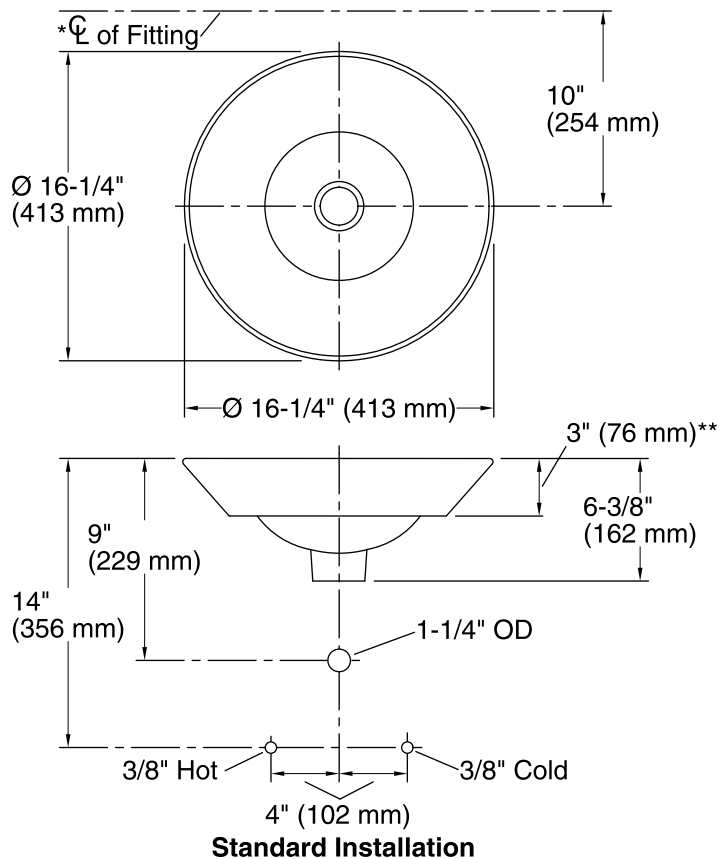

Caravan® Conical Bell®
 Above-counter/Wall-mount Bathroom Sink
K-14223-SR1

Features

- Vitreous china.
- Above-counter or Wall-mount.
- Round bowl basin.
- Without overflow.
- No faucet holes; requires wall- or counter-mount faucet.
- KOHLER Artist Editions designs.
- Caravan® Collection Nepal.
- 16-1/4" (413 mm) diameter

Color	Code	Description
	K7	Translucent Blue

Technical Information

All product dimensions are nominal.

Bowl configuration:	Single
Installation:	Above-counter, Wall-mount
Bowl area (Only)	Diameter: 15-7/8" (403 mm) Water depth: 4-1/4" (108 mm)
Drain hole:	1-3/4" (44 mm)
Template:	1002980-7, required, included

Notes

Install this product according to the installation instructions.

*Spout must be 5" (127 mm) long (min) for adequate clearance into the bathroom sink when installed with centerline as shown.

NOTICE: Countertop manufacturer or cutter must use the cut-out template provided with the product, or a current one provided by Kohler Co. (call 1-800-4-KOHLER). Kohler Co. is not responsible for cut-out errors when the incorrect cut-out template is used.