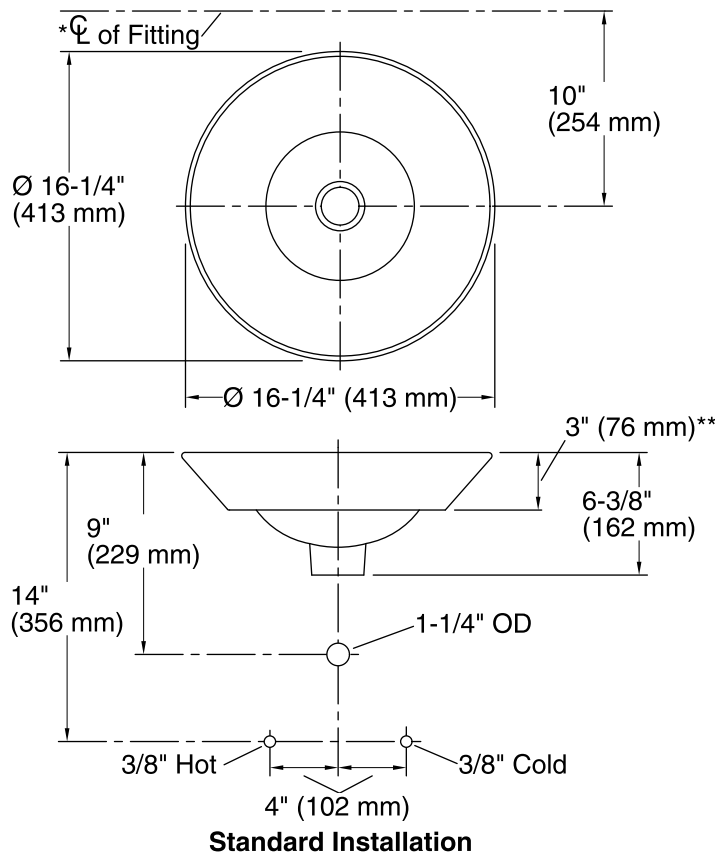

Empress Bouquet™ Conical Bell®

Above-counter/Wall-mount Bathroom Sink
K-14223-SMC

Features

- Vitreous china.
- Above-counter/wall-mount.
- Round bowl basin.
- Without overflow.
- No faucet holes; requires wall- or counter-mount faucet.
- KOHLER Artist Editions designs.
- Empress Bouquet design.
- 16-1/4" (413 mm) diameter

Color Code Description

	0	White
--	---	-------

Empress Bouquet™ Conical Bell®
 Above-counter/Wall-mount Bathroom Sink
K-14223-SMC

Technical Information

All product dimensions are nominal.

- Bowl configuration: Single
- Installation: Above-counter, Wall-mount
- Bowl area (Only) Diameter: 15-7/8" (403 mm)
Water depth: 4-1/4" (108 mm)
- Drain hole: 1-3/4" (44 mm)
- Template: 1002980-7, required, included

Notes

Install this product according to the installation instructions.

*Spout must be 5" (127 mm) long (min) for adequate clearance into the bathroom sink when installed with centerline as shown.

NOTICE: Countertop manufacturer or cutter must use the cut-out template provided with the product, or a current one provided by Kohler Co. (call 1-800-4-KOHLER). Kohler Co. is not responsible for cut-out errors when the incorrect cut-out template is used.