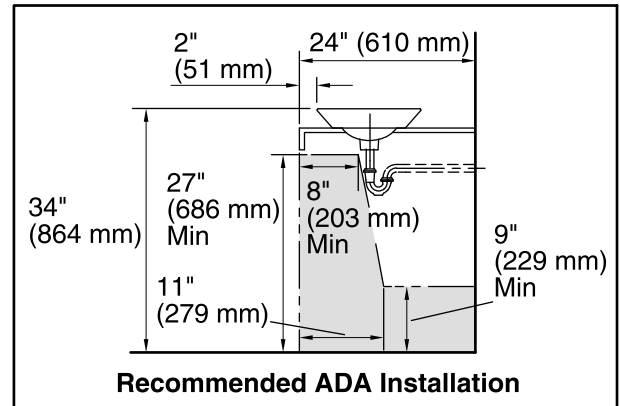

Empress Bouquet™ Conical Bell®

Above-counter/Wall-mount Bathroom Sink
K-14223-SMC

Features

- Vitreous china.
- Above-counter/wall-mount.
- Round bowl basin.
- Without overflow.
- No faucet holes; requires wall- or counter-mount faucet.
- KOHLER Artist Editions designs.
- Empress Bouquet design.
- 16-1/4" (413 mm) diameter

Color Code Description

	0	White
--	---	-------

Empress Bouquet™ Conical Bell®
 Above-counter/Wall-mount Bathroom Sink
K-14223-SMC

Technical Information

All product dimensions are nominal.

- Bowl configuration: Single
- Installation: Above-counter, Wall-mount
- Bowl area (Only) Diameter: 15-7/8" (403 mm)
Water depth: 4-1/4" (108 mm)
- Drain hole: 1-3/4" (44 mm)
- Template: 1002980-7, required, included

Notes

Install this product according to the installation instructions.

*Spout must be 5" (127 mm) long (min) for adequate clearance into the bathroom sink when installed with centerline as shown.

NOTICE: Countertop manufacturer or cutter must use the cut-out template provided with the product, or a current one provided by Kohler Co. (call 1-800-4-KOHLER). Kohler Co. is not responsible for cut-out errors when the incorrect cut-out template is used.