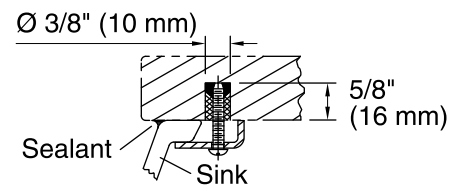

Technical Information

All product dimensions are nominal.

- Bowl configuration: Single
- Installation: Under-mount
- Bowl area (Only): Length: 17" (432 mm)
  Width: 14" (356 mm)
  Water depth: 6-3/8" (162 mm)
- Drain hole: 1-3/4" (44 mm)
- Template: 1151011-7, required, included

Notes

Install this product according to the installation instructions.

NOTICE: Countertop manufacturer or cutter must use the cut-out template provided with the product, or a current one provided by Kohler Co. (call 1-800-4-KOHLER). Kohler Co. is not responsible for cutout errors when the incorrect cut-out template is used.

ADA compliant when installed to the specific requirements of these regulations.