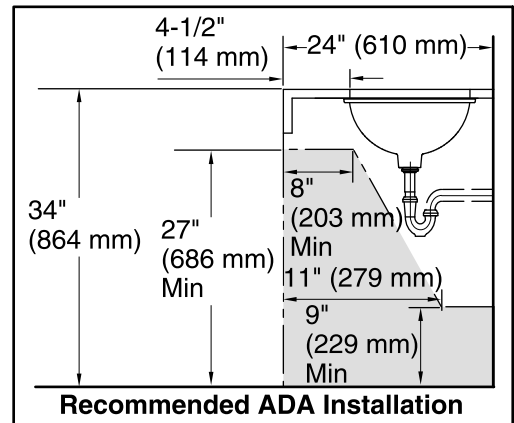

Technical Information

All product dimensions are nominal.

- Bowl configuration: Single
- Installation: Under-mount
- Bowl area (Only): Length: 17" (432 mm)
  Width: 14" (356 mm)
  Water depth: 6-3/8" (162 mm)
- Drain hole: 1-3/4" (44 mm)
- Template: 1151011-7, required, included

Notes

Install this product according to the installation instructions.

NOTICE: Countertop manufacturer or cutter must use the cut-out template provided with the product, or a current one provided by Kohler Co. (call 1-800-4-KOHLER). Kohler Co. is not responsible for cutout errors when the incorrect cut-out template is used.

ADA compliant when installed to the specific requirements of these regulations.