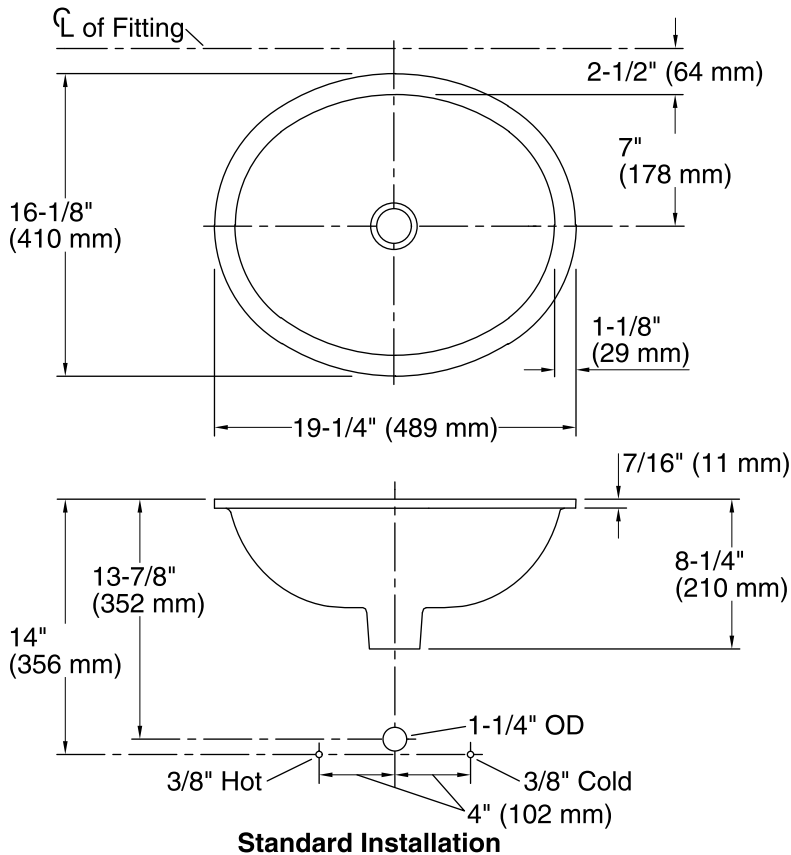

Caravan® Caxton®
Under-mount Bathroom Sink
K-14218-SR2

Features

- Vitreous china.
- Under-mount.
- Deep oval basin.
- Without overflow.
- No faucet holes; requires wall- or counter-mount faucet.
- KOHLER Artist Editions designs.
- Caravan® Collection Persia.
- 17" (432 mm) x 14" (356 mm)

Recommended Accessories

K-9018 P-Trap

Components

Additional included component/s: 1193643 Basin Clamps.

ADA

Codes/Standards

ASME A112.19.2/CSA B45.1
ADA
ICC/ANSI A117.1

KOHLER® One-Year Limited Warranty

See website for detailed warranty information.

Available Color/Finishes

Color tiles intended for reference only.

Color Code Description

	0	White
--	---	-------

Technical Information

All product dimensions are nominal.

- Bowl configuration: Single
- Installation: Under-mount
- Bowl area (Only): Length: 17" (432 mm)
Width: 14" (356 mm)
Water depth: 6-3/8" (162 mm)
- Drain hole: 1-3/4" (44 mm)
- Template: 1151011-7, required, included