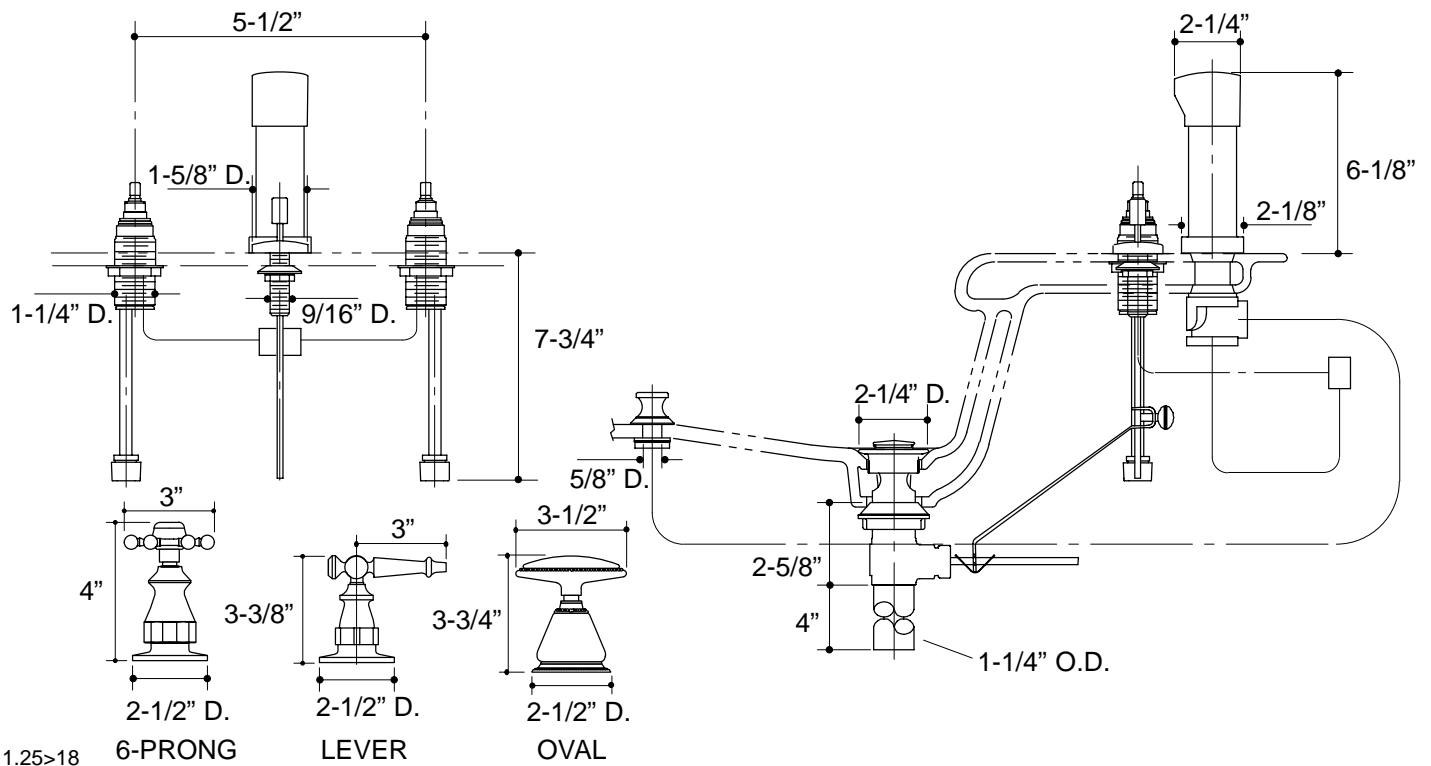

Ordering Information

Applicable Antique faucet:	
Oval handles*	K-142-9B
Six-prong handles	K-142-3
Lever handles	K-142-4
*Required insets and skirts.	
Garland texture	K-253
Ceramic	K-258
ADA Lever handles are ADA compliant	

K-142 Antique™ Bidet Faucet
106705-1-CA (-)

KOHLER®

NOTES: