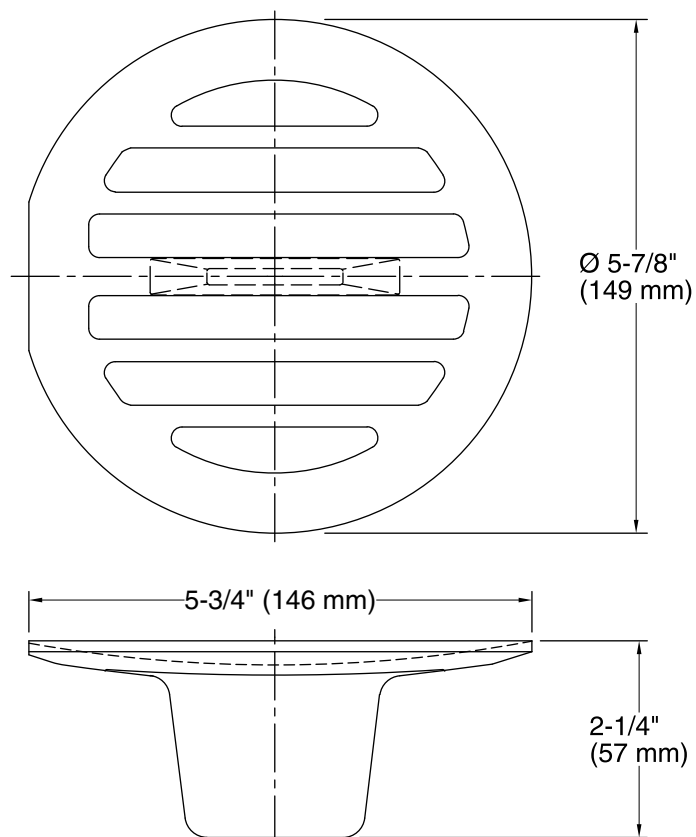

Features

- KOHLER finishes resist corrosion and tarnish.
- Loose strainer for use with K-12867 Camerton® service sink.
- 4-7/16" (113 mm) x 1-5/8" (41 mm)

Material

- Solid brass construction.

Codes/Standards

	CP	Polished Chrome
--------------------------------------------------------------------------------------	----	-----------------

Technical Information

All product dimensions are nominal.