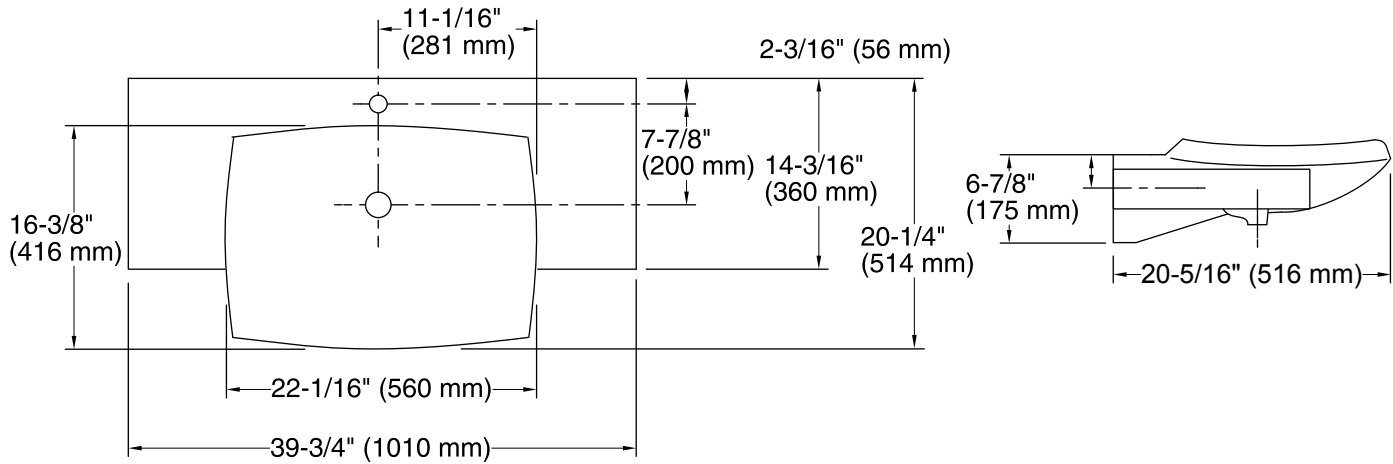

Features

- Fireclay.
- Countertop or pedestal.
- Rectangular basin with modern design integrated vanity top.
- Single faucet hole.
- With overflow.
- Combines with the K-19024 pedestal to create the K-18691 Escale pedestal sink.
- 39-3/4" (1010 mm) x 16-3/8" (416 mm)

Codes/Standards

ASME A112.19.2/CSA B45.1

KOHLER® One-Year Limited Warranty

See website for detailed warranty information.

Technical Information

All product dimensions are nominal.

Bowl configuration:	Single
Installation:	Pedestal, Vanity top
Bowl area	Length: 22-1/16" (560 mm) Width: 16-3/8" (416 mm) With overflow: Yes Water depth: 4-1/4" (108 mm)
Bowl area	With overflow: Yes
Number of deck holes:	1
Faucet hole(s):	1-3/8" (35 mm)
Drain hole:	1-3/4" (44 mm)