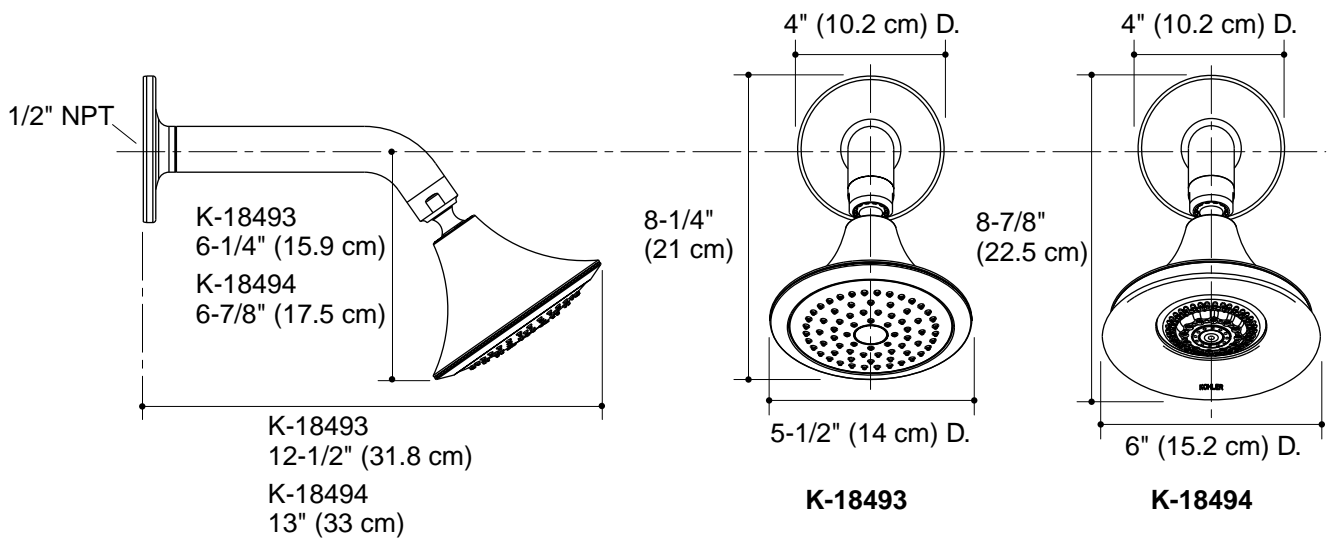

SYMBOL™

Installation Notes

Install this product according to the installation guide.

Product Diagram