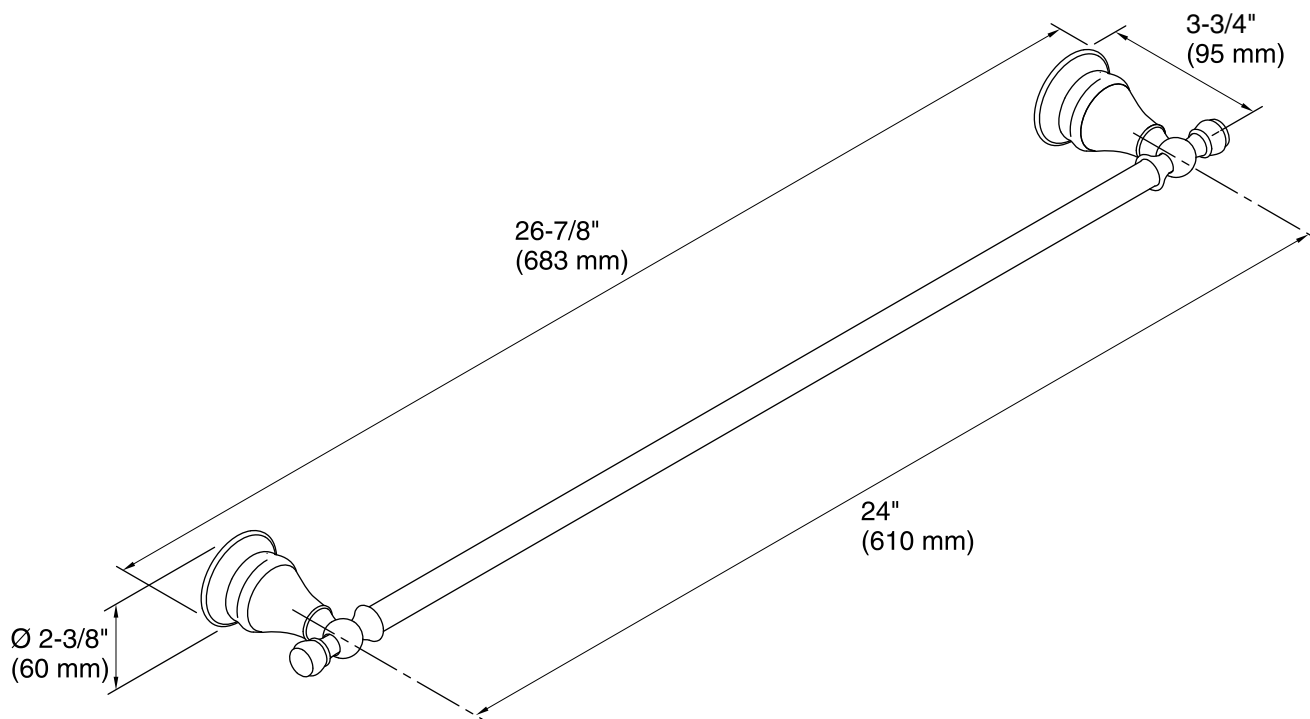

Features

- KOHLER finishes resist corrosion and tarnish.
- Classic 24- inch bar.
- Coordinates with other products in the Revival collection.
- 26-7/8" (683 mm) x 3-3/4" (95 mm) x 2-3/8" (60 mm)

Material

Technical Information

All product dimensions are nominal.

Notes

Install this product according to the installation guide.

CAUTION: Risk of personal injury. Do not install these products in any area where they are likely to be used inadvertently as a grab bar or support bar. These products are not designed or intended for use as a grab bar or support bar.