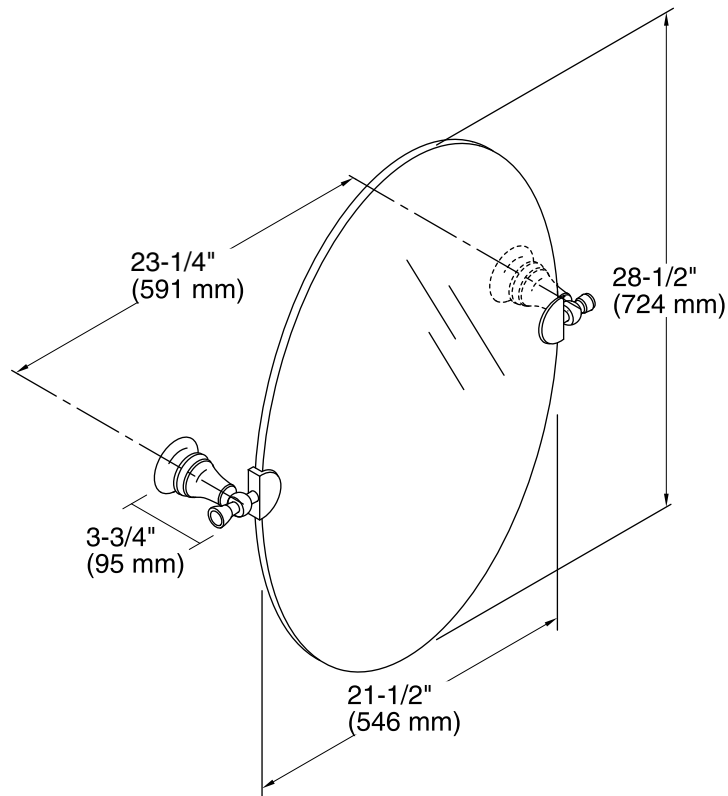

Codes/Standards

None Applicable

KOHLER® One-Year Limited Warranty

See website for detailed warranty information.

Technical Information

All product dimensions are nominal.

Mirror type: Wall mount

Notes