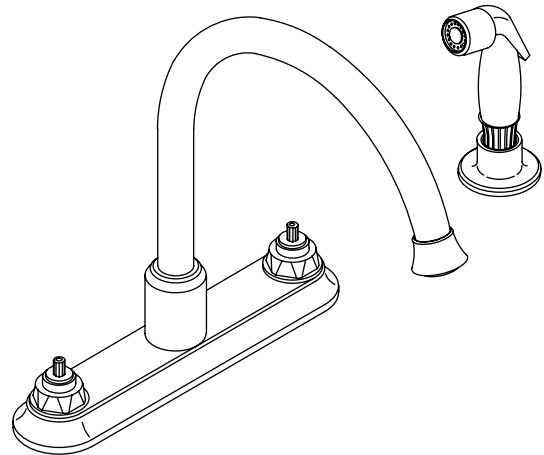

CORALAIS® DECORATOR SERIES

**KITCHEN SINK BASE FAUCET
K-15889-K**

Features

- Metal construction
- Reversible quarter-turn washerless ceramic disc valves
- 2.2 gpm (8.3 lpm) flow rate
- Lower flow aerator options are available (refer to the Kohler Price Book)
- Black handspray
- For 8" (20.3 cm) centers
- Variety of handle style options
- 9" (22.9 cm) traditional swing spout

Codes/Standards Applicable

Specified model meets or exceeds the following:

- ASME A112.18.1/CSA B125.1
- IAPMO/UPC
- NSF 61
- Energy Policy Act of 1992 (EPACT)
- ADA

ADA

Colors/Finishes

- CP: Polished Chrome
- PB: Polished Brass

Specified Model

Model	Description	Colors/Finishes			
K-15889-K	Kitchen sink base faucet without handles	☐ CP	☐ PB		
Required Accessories (Includes Two Handles)					
K-15850-1	Euro handles	☐ CP	☐ PB		
K-15850-3P	White porcelain cross handles			☐ CP	☐ PB
K-15850-4M	Lever handles with polished chrome insert			☐ CP	☐ PB
K-15850-4N	Lever handles with polished brass insert			☐ CP	☐ PB
K-15850-4P	Lever handles with white porcelain insert			☐ CP	☐ PB

Product Specification

Two-handle kitchen sink base faucet shall be of metal construction. Faucet shall feature reversible quarter-turn washerless ceramic disc valves, assuring positive handle stop positioning. Faucet shall be rated at 2.2 gallons (8.3 L) per minute. Faucet shall have lower flow aerator options. Faucet shall include 8" (20.3 cm) centers, 9" (22.9 cm) traditional swing spout, and black handspray. Faucet shall be Kohler Model K-15889-K-_____ and handles shall be Kohler Model K-15850_____-_____.