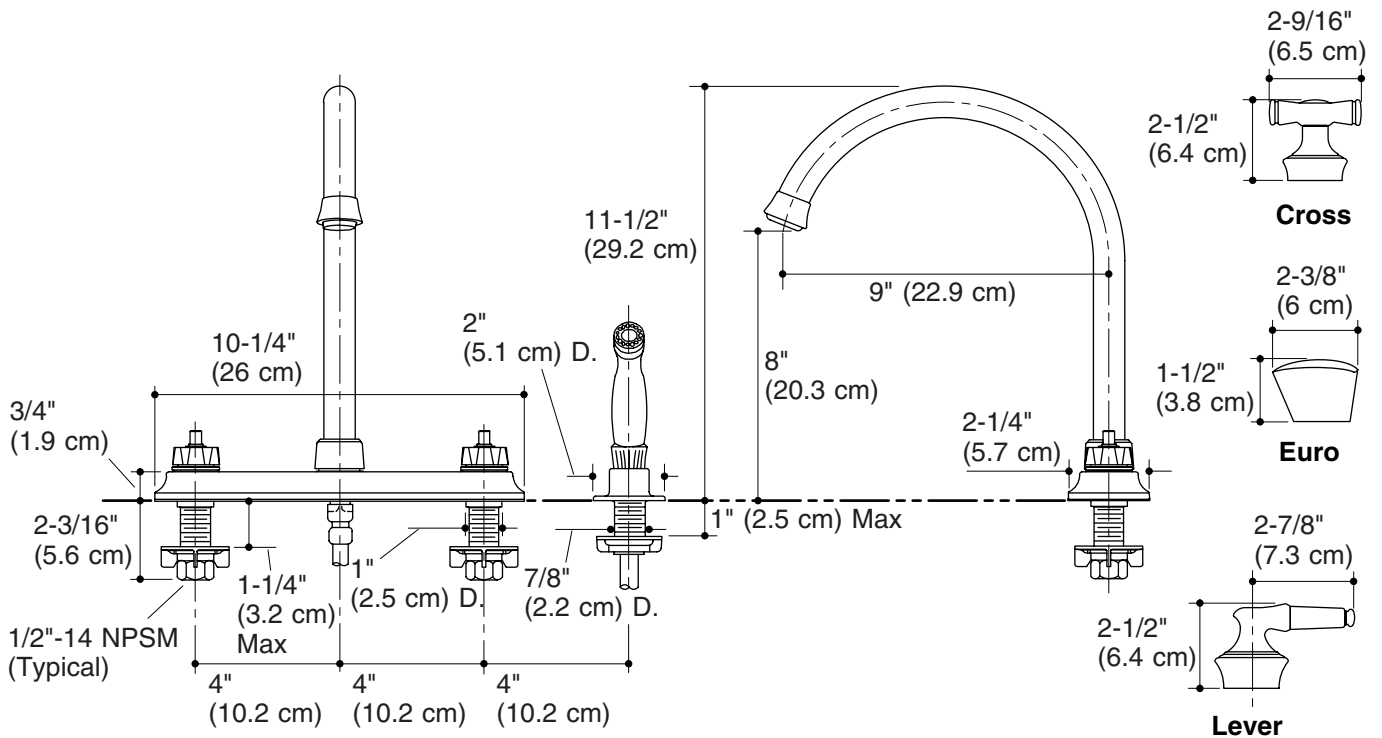

CORALAIS® DECORATOR SERIES

Installation Notes

Install this product according to the installation guide.

Product Diagram