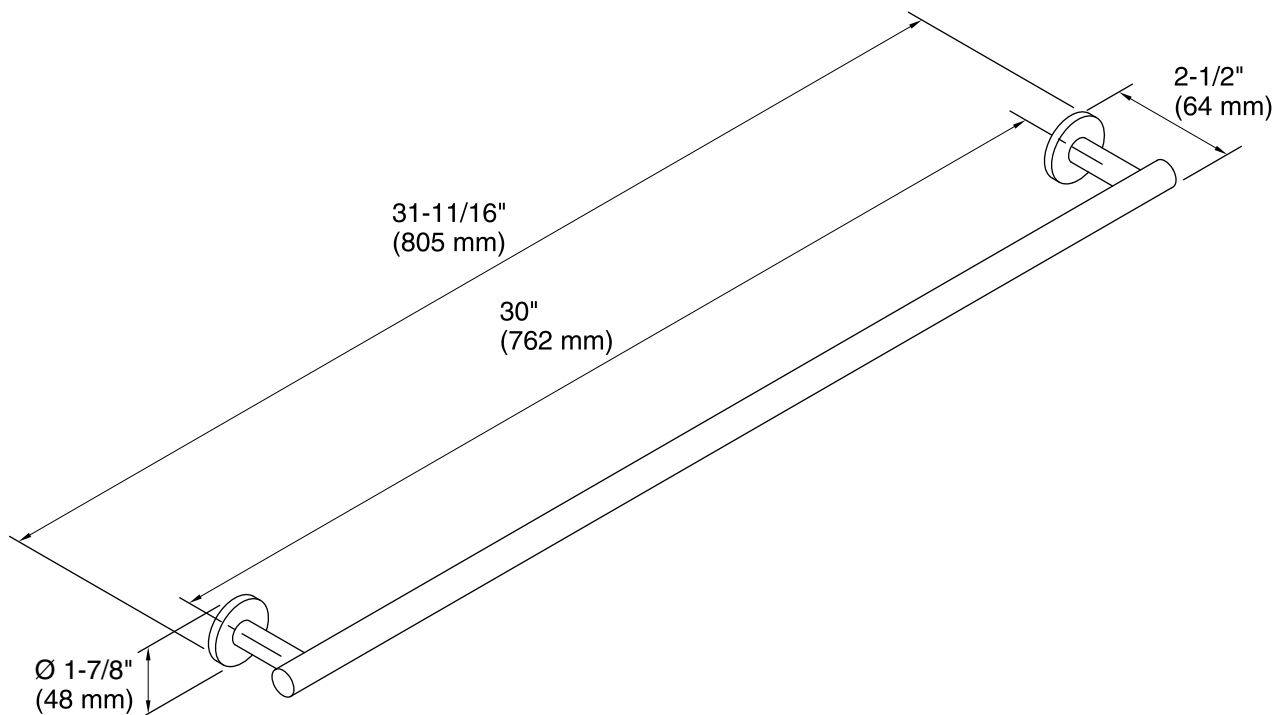

Technical Information

All product dimensions are nominal.

Notes

Install this product according to the installation guide.

CAUTION: Risk of personal injury. Do not install these products in any area where they are likely to be used inadvertently as a grab bar or support bar. These products are not designed or intended for use as a grab bar or support bar.