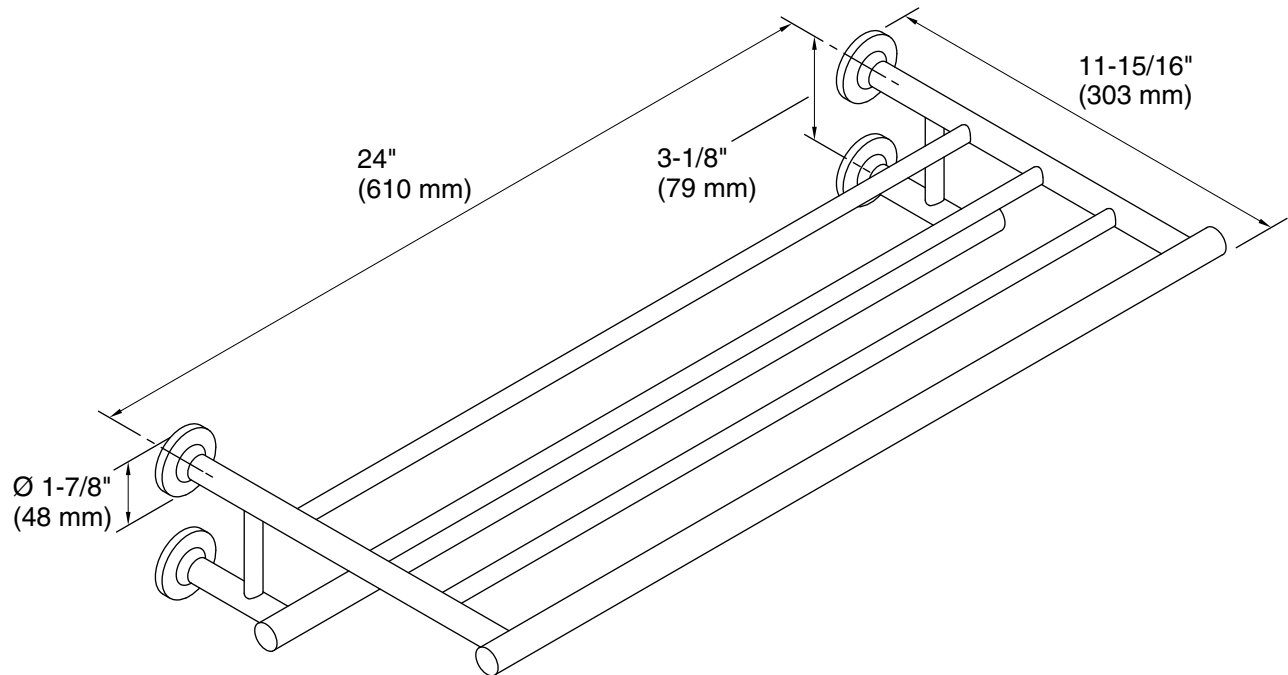

## Technical Information

All product dimensions are nominal.

Installation Type: Wall-mount

Material: Metal