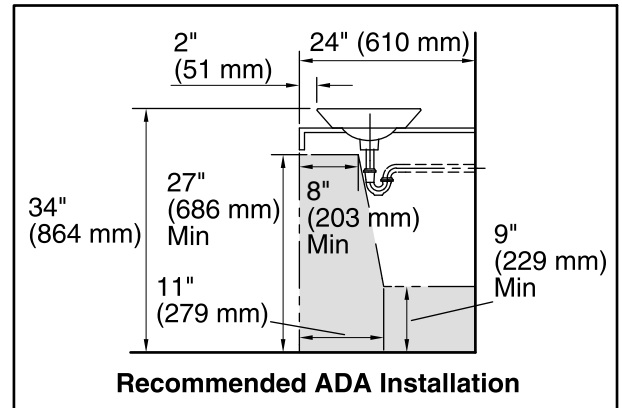

Mille Fleurs™ Conical Bell®
Above-counter/Wall-mount Bathroom Sink
K-14223-T9

Technical Information

All product dimensions are nominal.

- Bowl configuration: Single
- Installation: Above-counter, Wall-mount
- Bowl area (Only) Diameter: 15-7/8" (403 mm)
  Water depth: 4-1/4" (108 mm)
- Drain hole: 1-3/4" (44 mm)
- Template: 1002980-7, required, included

Notes

Install this product according to the installation instructions.

*Spout must be 5" (127 mm) long (min) for adequate clearance into the bathroom sink when installed with centerline as shown.

NOTICE: Countertop manufacturer or cutter must use the cut-out template provided with the product, or a current one provided by Kohler Co. (call 1-800-4-KOHLER). Kohler Co. is not responsible for cut-out errors when the incorrect cut-out template is used.

ADA, OBC, CSA B651 compliant when installed to the specific requirements of these regulations.