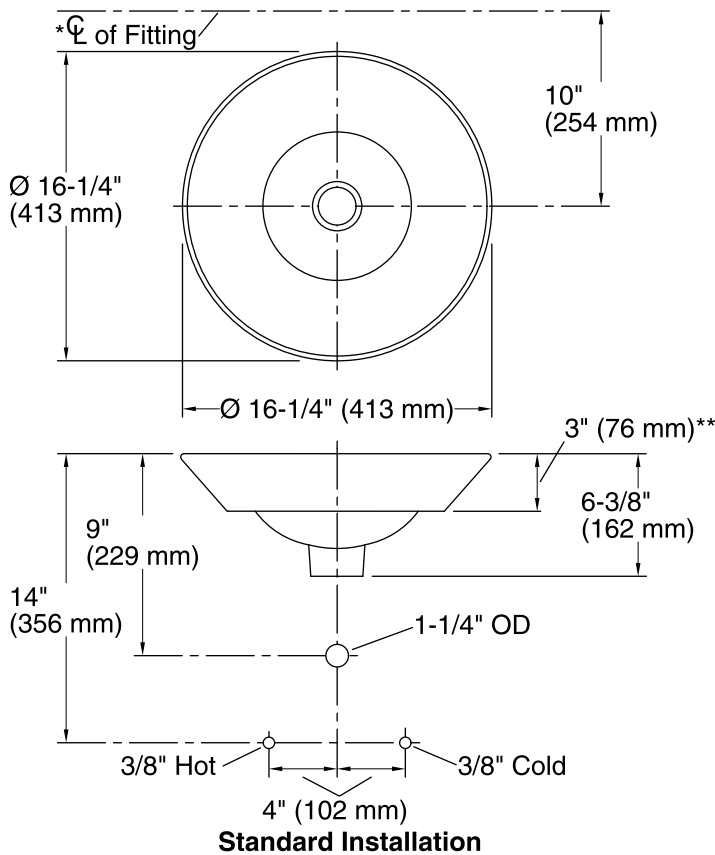

Mille Fleurs™ Conical Bell®
Above-counter/Wall-mount Bathroom Sink
K-14223-T9

Technical Information

All product dimensions are nominal.

- Bowl configuration: Single
- Installation: Above-counter, Wall-mount
- Bowl area (Only) Diameter: 15-7/8" (403 mm)
  Water depth: 4-1/4" (108 mm)
- Drain hole: 1-3/4" (44 mm)
- Template: 1002980-7, required, included

Notes

Install this product according to the installation instructions.

*Spout must be 5" (127 mm) long (min) for adequate clearance into the bathroom sink when installed with centerline as shown.

NOTICE: Countertop manufacturer or cutter must use the cut-out template provided with the product, or a current one provided by Kohler Co. (call 1-800-4-KOHLER). Kohler Co. is not responsible for cut-out errors when the incorrect cut-out template is used.

ADA, OBC, CSA B651 compliant when installed to the specific requirements of these regulations.