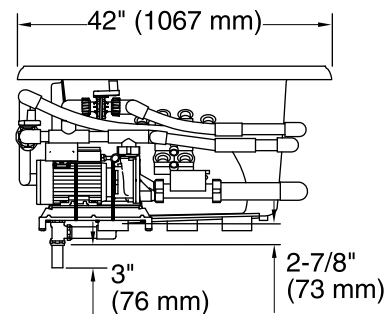

	0	White
	96	Biscuit
	47	Almond
	NY	Dune
	G9	Sandbar

No change in measurement if connected with drain illustrated. (K-7161-AF)

Pump/Control Access
34" (864 mm) W x 15" (381 mm) H

Required Electrical Service

Installation:	Drop-in
Drain location:	Center
Basin area, bottom:	48" x 27" (1219 mm x 686 mm)
Basin area, top:	60" x 30" (1524 mm x 762 mm)
Weight:	140 lbs (63.5 kg)
Minimum floor load:	44 lbs/ft ² (214.8 kg/m ²)
Water depth:	16" (406 mm)
Water capacity:	86 gal (325.5 L)
Cutout:	Drop-in, 70-1/2" x 40-1/2" (1791 mm x 1029 mm)
Electrical component rating:	Pump: 240 V, 11 A, 50/60 Hz, 1500 W
Pump speed:	Variable