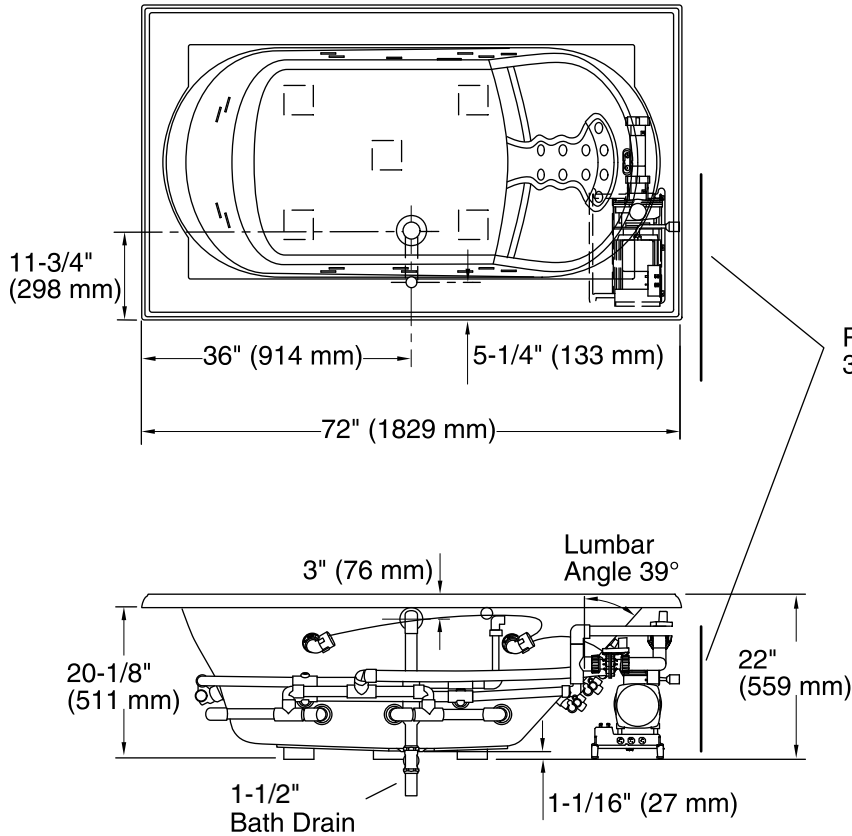

	0	White
	96	Biscuit
	47	Almond
	NY	Dune
	G9	Sandbar

No change in measurement if connected with drain illustrated. (K-7161-AF)

Pump/Control Access
34" (864 mm) W x 15" (381 mm) H

Required Electrical Service

Installation:	Drop-in
Drain location:	Center
Basin area, bottom:	48" x 27" (1219 mm x 686 mm)
Basin area, top:	60" x 30" (1524 mm x 762 mm)
Weight:	140 lbs (63.5 kg)
Minimum floor load:	44 lbs/ft ² (214.8 kg/m ²)
Water depth:	16" (406 mm)
Water capacity:	86 gal (325.5 L)
Cutout:	Drop-in, 70-1/2" x 40-1/2" (1791 mm x 1029 mm)
Electrical component rating:	Pump: 240 V, 11 A, 50/60 Hz, 1500 W
Pump speed:	Variable

Notes

Measure your actual product for rough-in details.

Install this product according to the installation instructions.

The hot water supply should be 70% of the capacity of the bath or greater. Installations will vary.