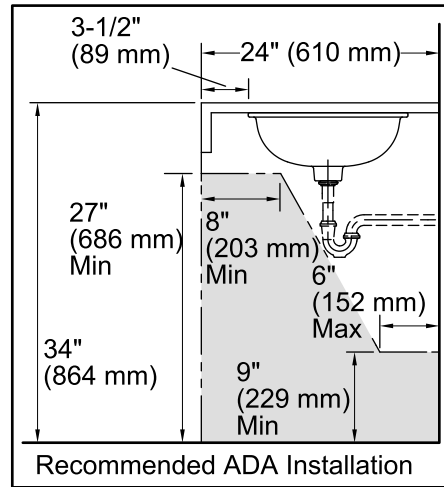

Wood Counter Installation

Marble Installation

Technical Information

All product dimensions are nominal.

- Bowl configuration: Single
- Installation: Under-mount
- Bowl area (Only) Diameter: 13-3/4" (349 mm)
  Water depth: 5" (127 mm)
- Drain hole: 1-3/4" (44 mm)
- Template: 1035896-7, required, included

Notes

Install this product according to the installation instructions.

NOTICE: Countertop manufacturer or cutter must use the current product template available at www.kohler.com, or by calling 1-800-4KOHLER. Kohler Co. is not responsible for cut-out errors when the incorrect cutout template is used.

ADA compliant when installed to the specific requirements of these regulations.