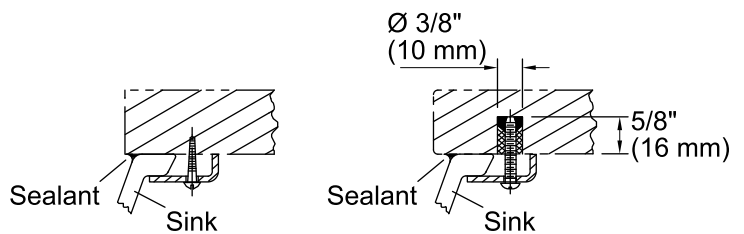

Wood Counter Installation

Marble Installation

Technical Information

All product dimensions are nominal.

- Bowl configuration: Single
- Installation: Under-mount
- Bowl area (Only) Diameter: 13-3/4" (349 mm)
  Water depth: 5" (127 mm)
- Drain hole: 1-3/4" (44 mm)
- Template: 1035896-7, required, included

Notes

Install this product according to the installation instructions.

NOTICE: Countertop manufacturer or cutter must use the current product template available at www.kohler.com, or by calling 1-800-4KOHLER. Kohler Co. is not responsible for cut-out errors when the incorrect cutout template is used.

ADA compliant when installed to the specific requirements of these regulations.