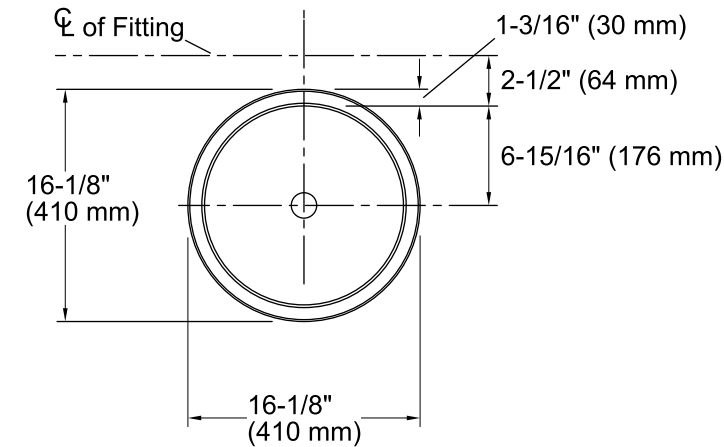

Standard Installation