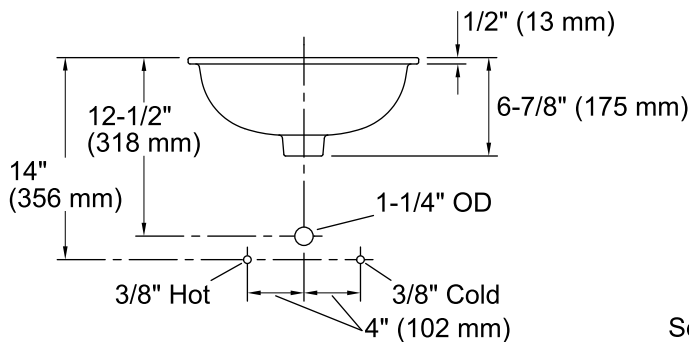

Wood Counter Installation

Standard Installation