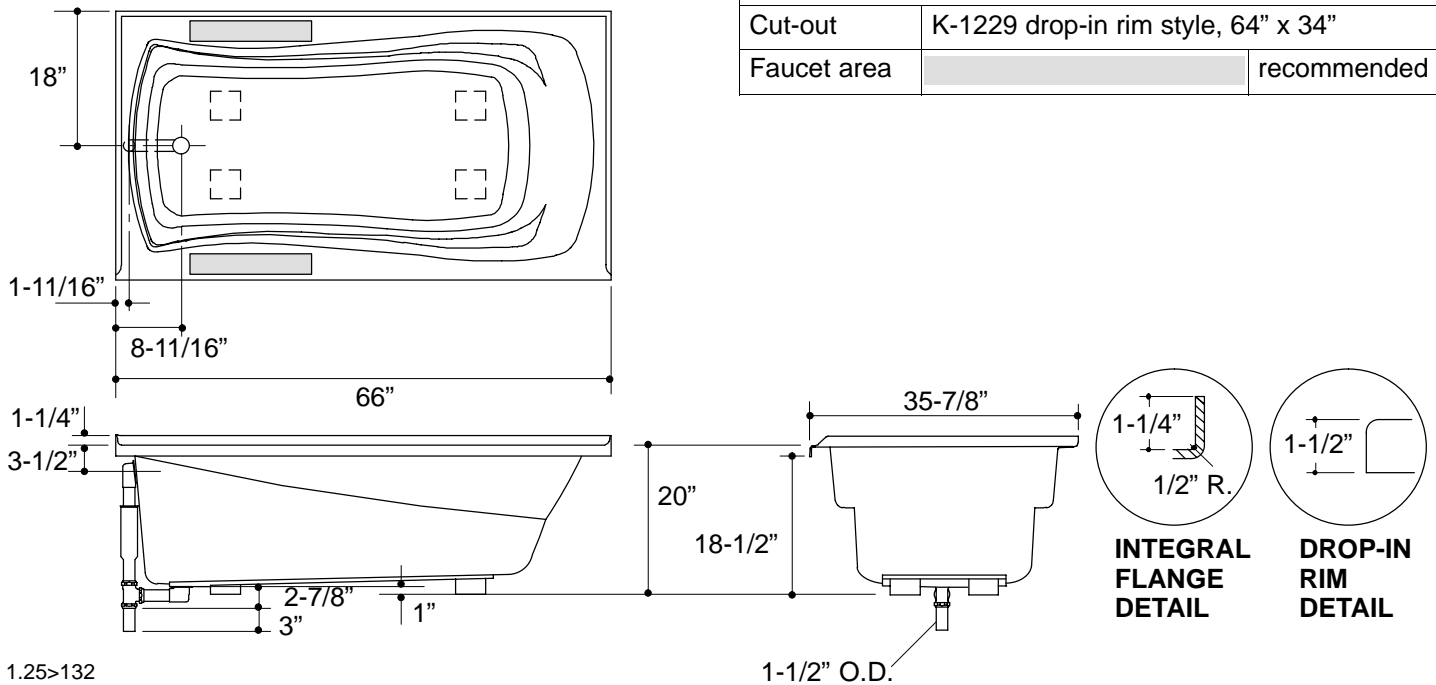

FEATURES

- 66" x 35-7/8" x 20"
- Acrylic
- Left or right outlet
- Optional K-1234 front apron
- Optional K-1491 removable pillow

CODES/STANDARDS APPLICABLE

Specified model meets or exceeds the following:

PRODUCT SPECIFICATION:

The bath shall be 66" in length, 35-7/8" in width, and 20" in height. Bath shall be made of acrylic. Bath shall have left or right outlet. Bath shall have optional K-1234 front apron. Bath shall have optional K-1491 removable pillow. Bath whirlpool shall be Kohler Model K-1229-_____ -_____.

MARIPOSA™

PRODUCT INFORMATION

Fixture*:	basin area	top area	weight
Bathing well	48" x 24"	59" x 30"	65 lbs.
	water depth	capacity	
To overflow	14"	67 gal.	

* Approximate measurements for comparison only.

Roughing-In Notes	
No change in measurements if connected with drain illustrated.	
Cut-out	K-1229 drop-in rim style, 64" x 34"
Faucet area	recommended

PRODUCT DIAGRAM

K-1229 Mariposa™ 5.5' Bath

Page 2 of 2