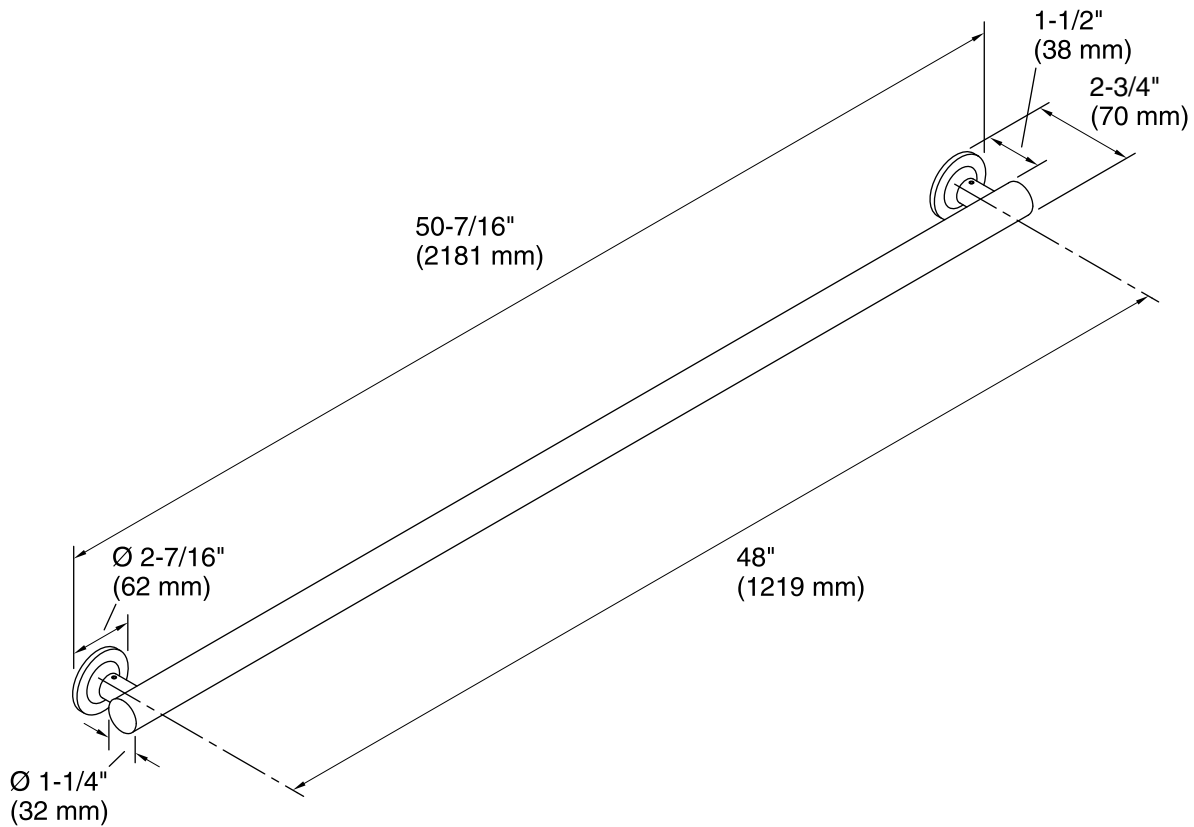

### Features

- KOHLER finishes resist corrosion and tarnish.
- 48- inch bar.
- Contemporary styling matches any decor.
- Coordinates with other products in the Purist® collection.
- ADA compliant when installed per ADA guidelines.
- 50-7/16" (1281 mm) x 2-3/4" (70 mm) x 2-7/16" (62 mm)

## Technical Information

All product dimensions are nominal.