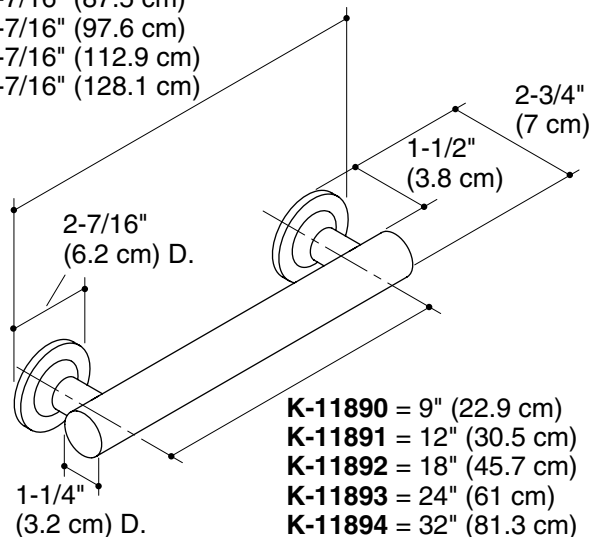

Features

- Metal construction
- Includes installation hardware
- ADA compliant when installed per Accessibility Guidelines of the Act, except for 9" (22.9 cm) length

Codes/Standards Applicable

Specified model meets or exceeds the following:

Product Specification

The grab bar shall be of metal construction. Product shall be ADA compliant when installed per Accessibility Guidelines of the Act, except for 9" (22.9 cm) length. Product shall include installation hardware. Product shall be Kohler Model K-____-____.

Install this product according to the installation guide.

K-11890 = 11-7/16" (29.1 cm)
K-11891 = 14-7/16" (36.7 cm)
K-11892 = 20-7/16" (51.9 cm)
K-11893 = 26-7/16" (67.2 cm)
K-11894 = 34-7/16" (87.5 cm)
K-11895 = 38-7/16" (97.6 cm)
K-11896 = 44-7/16" (112.9 cm)
K-11897 = 50-7/16" (128.1 cm)

K-11890 = 9" (22.9 cm)
K-11891 = 12" (30.5 cm)
K-11892 = 18" (45.7 cm)
K-11893 = 24" (61 cm)
K-11894 = 32" (81.3 cm)
K-11895 = 36" (91.4 cm)
K-11896 = 42" (106.7 cm)
K-11897 = 48" (121.9 cm)

Product Diagram