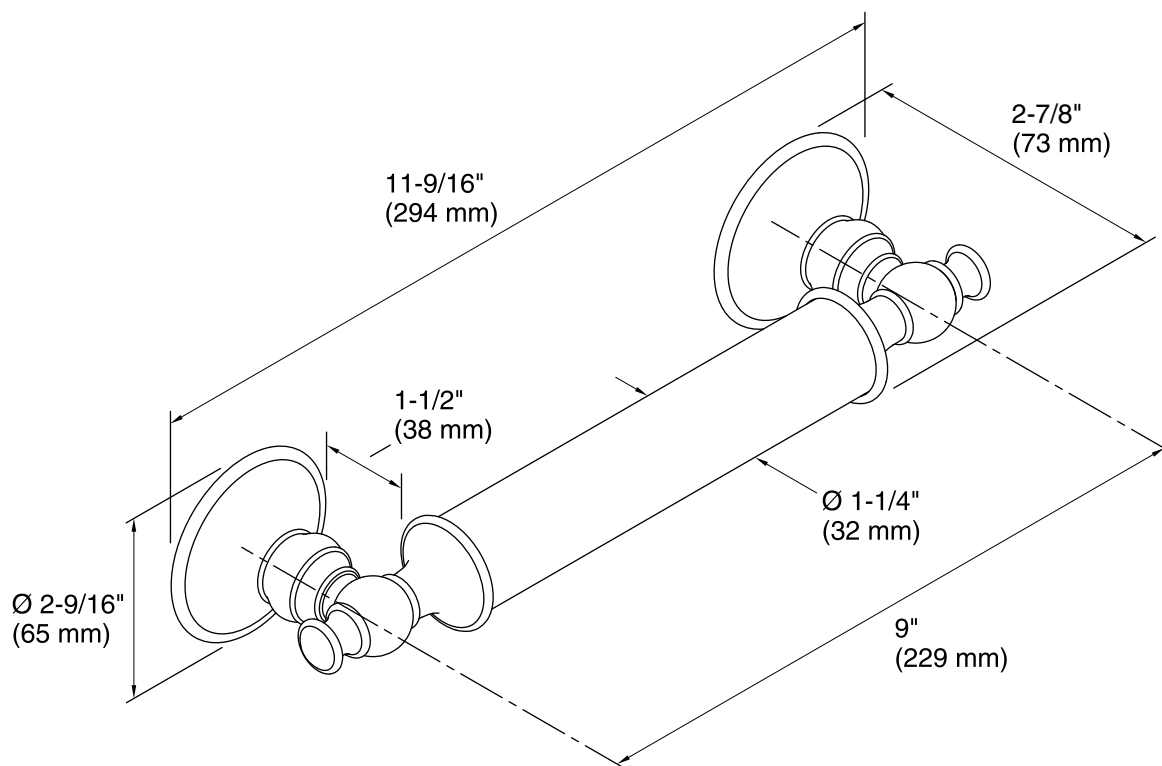

Technical Information

All product dimensions are nominal.

Notes

Measure your actual product for roughing-in details.

WARNING: Risk of personal injury. The wall plates on the grab bar must be mounted to a brace between the wall studs. This will ensure that the weight of the user is adequately supported.