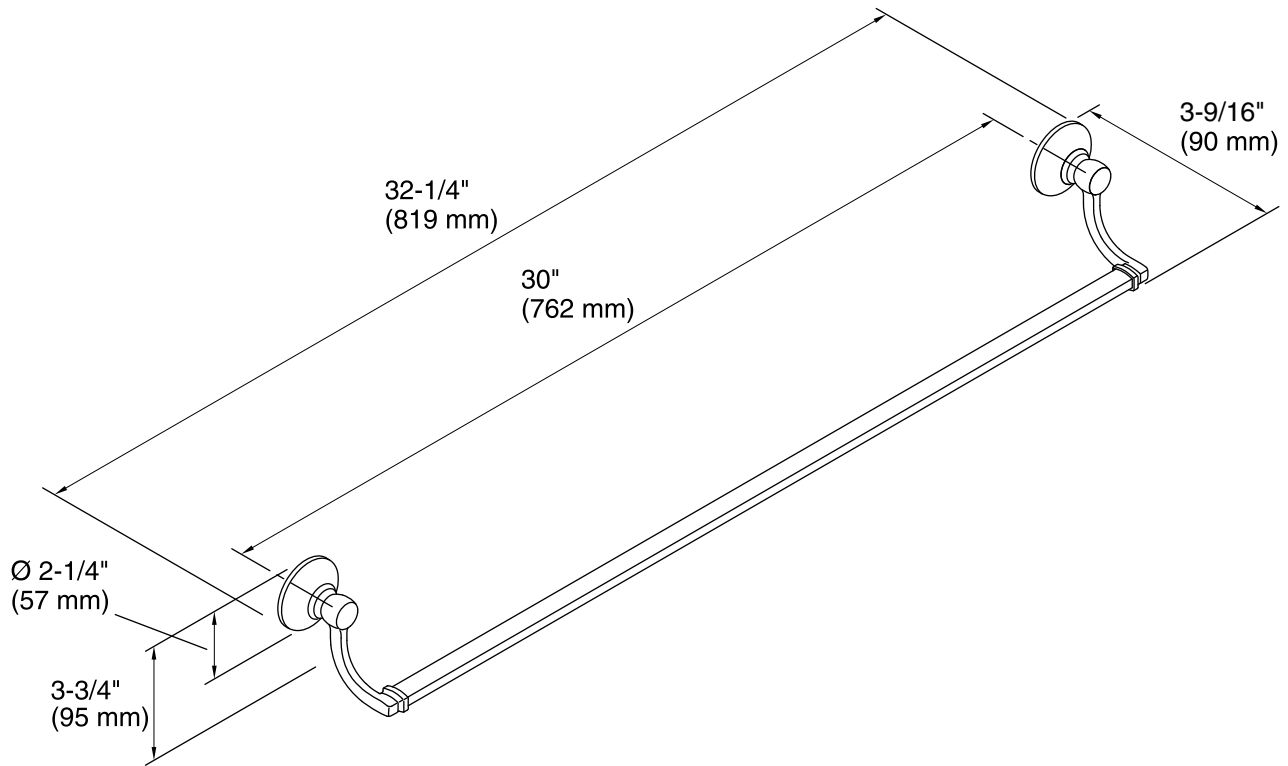

### Features

- KOHLER finishes resist corrosion and tarnish.
- Classic 30- inch bar.
- Coordinates with other products in the Bancroft collection.
- 32-1/4" (514 mm) x 3-9/16" (90 mm) x 3-3/4" (95 mm)

## Technical Information

All product dimensions are nominal.