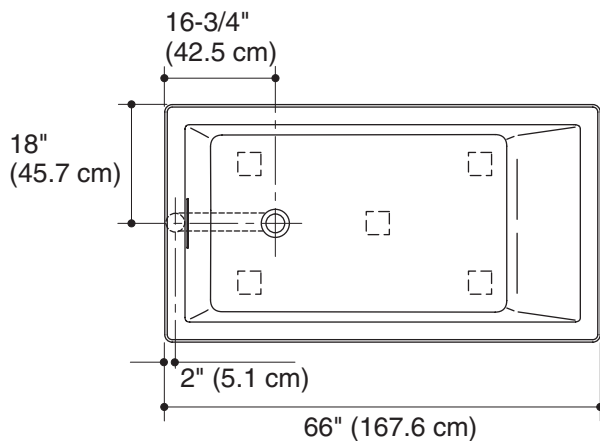

UNDERSCORE™

Technical Information

Fixture*:	
Bathing well:	
Basin area, bottom	44-1/2" (113 cm) x 26-1/2" (67.3 cm)
Basin area, top	60-1/4" (153 cm) x 30-1/4" (76.8 cm)
Weight	80 lbs (36.3 kg)
To overflow:	
Water depth	17-3/4" (45.1 cm)
Capacity	102 gal (386 L)
* Approximate measurements for comparison only.	
Drop-in cutout	65" (165.1 cm) x 35" (88.9 cm)

Installation Notes

Install this product according to the installation guide.

Floor support under bath must provide for a minimum of 58 lbs/square foot (283 kg/square meter) loading.

The hot water supply should be 70% of the capacity of the bath or greater. Installations will vary.

No change in measurements if connected with required drain illustrated. (K-7272)