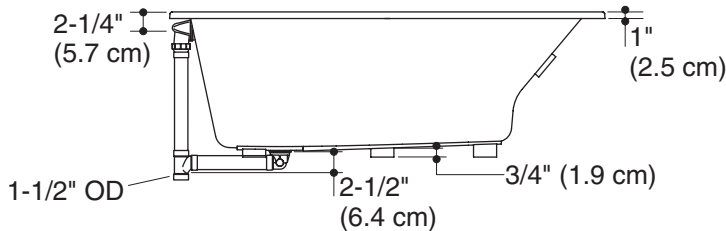

#### Product Specification

The acrylic bath shall be 66" (167.6 cm) in length, 36" (91.4 cm) in width, and 22" (55.9 cm) in height. Bath shall be for drop-in installation. Bath shall have a 102 gallon (386 L) capacity. Bath shall have a molded lumbar support. Bath shall be Kohler Model K-1136-\_\_\_\_\_.

## Technical Information

Fixture*:	
Bathing well:	
Basin area, bottom	44-1/2" (113 cm) x 26-1/2" (67.3 cm)
Basin area, top	60-1/4" (153 cm) x 30-1/4" (76.8 cm)
Weight	80 lbs (36.3 kg)
To overflow:	
Water depth	17-3/4" (45.1 cm)
Capacity	102 gal (386 L)
* Approximate measurements for comparison only.	
Drop-in cutout	65" (165.1 cm) x 35" (88.9 cm)

## Installation Notes

Install this product according to the installation guide.

Floor support under bath must provide for a minimum of 58 lbs/square foot (283 kg/square meter) loading.

The hot water supply should be 70% of the capacity of the bath or greater. Installations will vary.

No change in measurements if connected with required drain illustrated. (K-7272)