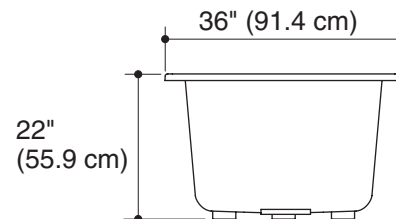

### 5.5' (1.7 m) BATH K-1136

#### Product Specification

The acrylic bath shall be 66" (167.6 cm) in length, 36" (91.4 cm) in width, and 22" (55.9 cm) in height. Bath shall be for drop-in installation. Bath shall have a 102 gallon (386 L) capacity. Bath shall have a molded lumbar support. Bath shall be Kohler Model K-1136-\_\_\_\_\_.

## Technical Information

Fixture*:	
Bathing well:	
Basin area, bottom	44-1/2" (113 cm) x 26-1/2" (67.3 cm)
Basin area, top	60-1/4" (153 cm) x 30-1/4" (76.8 cm)
Weight	80 lbs (36.3 kg)
To overflow:	
Water depth	17-3/4" (45.1 cm)
Capacity	102 gal (386 L)
* Approximate measurements for comparison only.	
Drop-in cutout	65" (165.1 cm) x 35" (88.9 cm)

No change in measurements if connected with required drain illustrated. (K-7272)