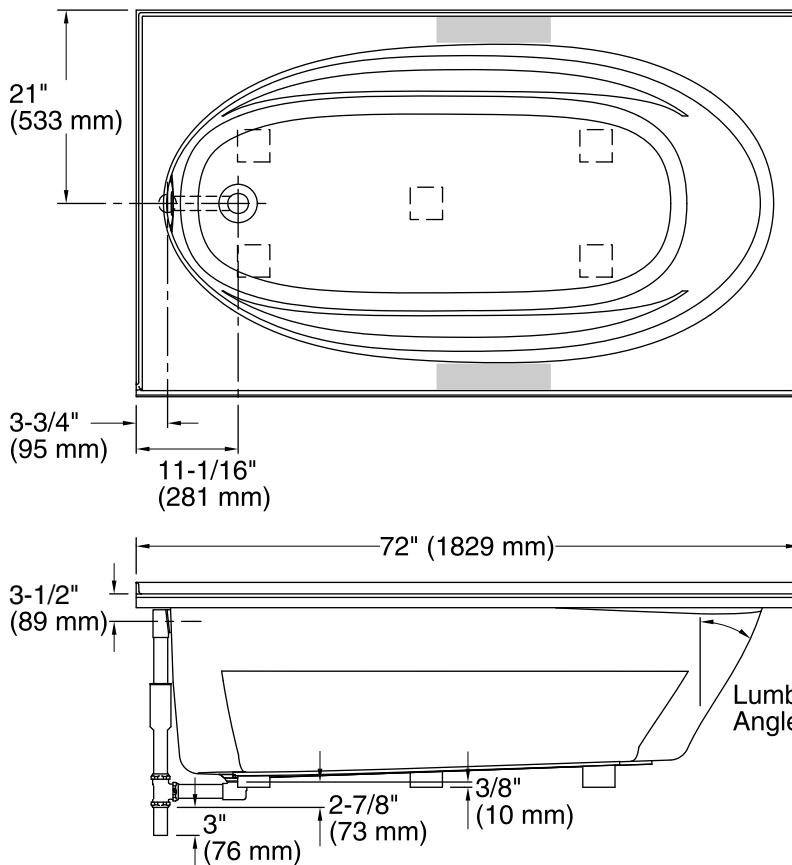

Features

- Integral flange.
- Left drain.
- Integral lumbar support and armrests for comfort.
- 72" (1829 mm) x 42" (1067 mm) x 21" (533 mm)

Material

- Acrylic

Installation

- Alcove

Recommended Accessories

K-7166-AF Bath Drain

See website for detailed warranty information.

Available Color/Finishes

Color tiles intended for reference only.

Color	Code	Description
-------	------	-------------

	0	White
	96	Biscuit
	47	Almond

No change in measurements if connected with drain illustrated. (K-11677)

Recommended faucet area

Technical Information

All product dimensions are nominal.

Installation:	3-Wall Alcove
Drain location:	Left
Basin area, bottom:	55" x 23-1/4" (1397 mm x 591 mm)
Basin area, top:	64" x 32" (1626 mm x 813 mm)
Weight:	100 lbs (45.4 kg)
Minimum floor load:	38 lbs/ft ² (185.5 kg/m ²)
Water depth:	15" (381 mm)
Water capacity:	78.5 gal (297.2 L)
Minimum flat for door:	3-1/16" (78 mm)

Notes

Measure your actual product for rough-in details.

Install this product according to the installation instructions.

The hot water supply should be 70% of the capacity of the bath or greater. Installations will vary.