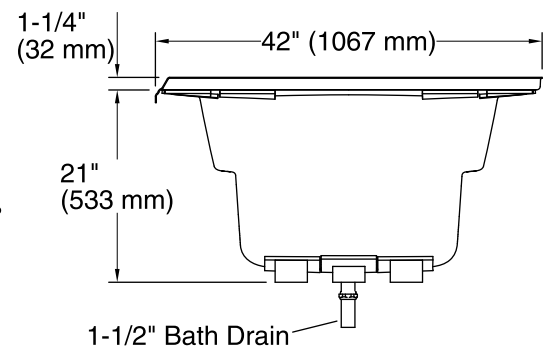

Features

- Integral flange.
- Left drain.
- Integral lumbar support and armrests for comfort.
- 72" (1829 mm) x 42" (1067 mm) x 21" (533 mm)

Material

- Acrylic

Installation

- Alcove

Recommended Accessories

K-7166-AF Bath Drain

See website for detailed warranty information.

Available Color/Finishes

Color tiles intended for reference only.

Color	Code	Description
-------	------	-------------

	0	White
	96	Biscuit
	47	Almond

No change in measurements if connected with drain illustrated. (K-11677)

Recommended faucet area

Technical Information

All product dimensions are nominal.

Installation:	3-Wall Alcove
Drain location:	Left
Basin area, bottom:	55" x 23-1/4" (1397 mm x 591 mm)
Basin area, top:	64" x 32" (1626 mm x 813 mm)
Weight:	100 lbs (45.4 kg)
Minimum floor load:	38 lbs/ft ² (185.5 kg/m ²)
Water depth:	15" (381 mm)
Water capacity:	78.5 gal (297.2 L)
Minimum flat for door:	3-1/16" (78 mm)

Notes

Measure your actual product for rough-in details.

Install this product according to the installation instructions.

The hot water supply should be 70% of the capacity of the bath or greater. Installations will vary.