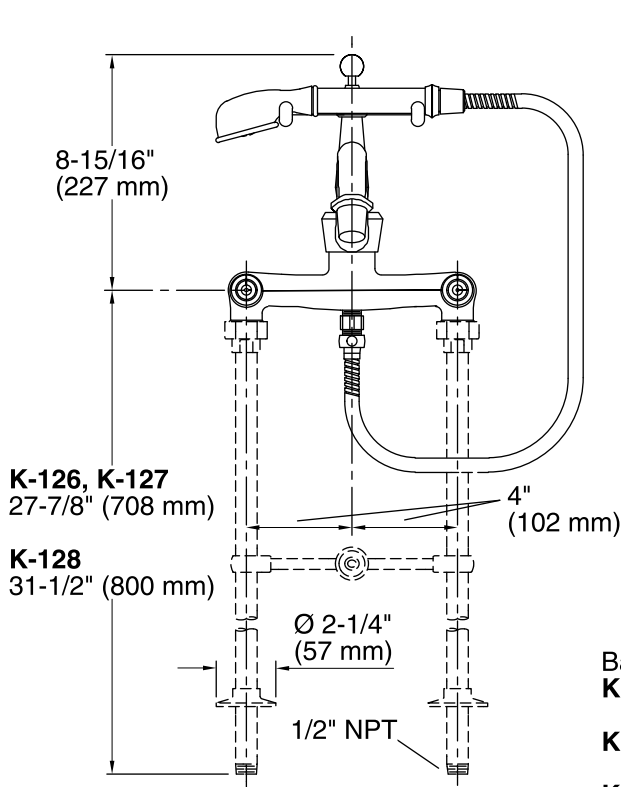

### Features

- Two lever handles allows for both volume and temperature control
- 2.0 gpm (gallons per minute) traditional handshower.
- 1/2" (13 mm) quarter-turn washerless ceramic disk valves.
- Diverter spout: 9-5/8" (244 mm) reach inlet to outlet.
- Traditional handshower with 60" (1524 mm) hose.
- Height base: 1-13/16" (46 mm) base to outlet.

### Technical Information

All product dimensions are nominal.