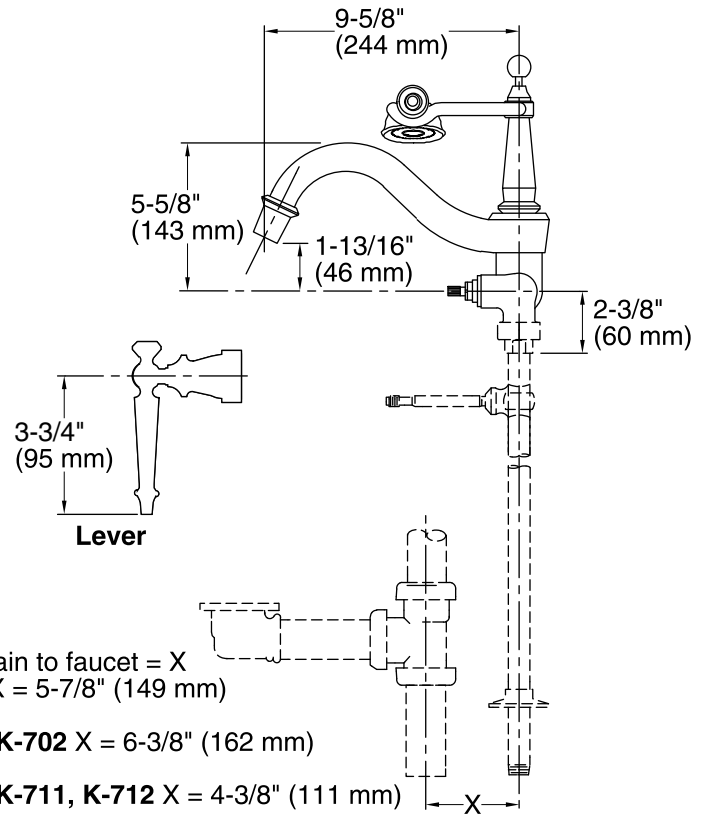

### Features

- Two lever handles allows for both volume and temperature control
- 2.0 gpm (gallons per minute) traditional handshower.
- 1/2" (13 mm) quarter-turn washerless ceramic disk valves.
- Diverter spout: 9-5/8" (244 mm) reach inlet to outlet.
- Traditional handshower with 60" (1524 mm) hose.
- Height base: 1-13/16" (46 mm) base to outlet.

### Technical Information

All product dimensions are nominal.