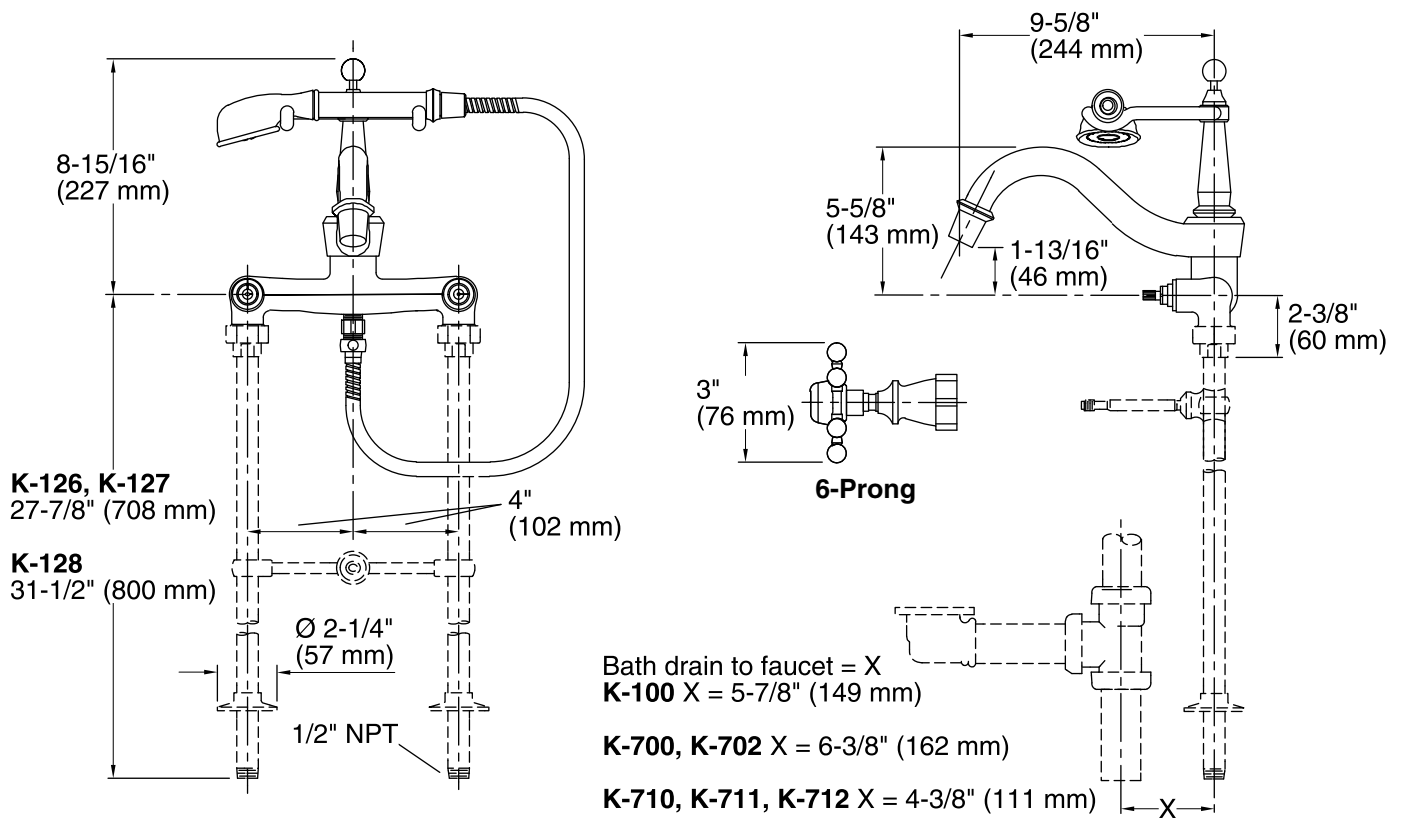

### Features

- Solid-brass construction.
- Traditional handshower with 60" (1524 mm) hose.
- 1/2" (13 mm) quarter-turn washerless ceramic disk valves.
- Diverter spout: 9-5/8" (244 mm) reach inlet to outlet.
- Height base: 1-13/16" (46 mm) base to outlet.
- Variety of handle style options.

### Technical Information

All product dimensions are nominal.