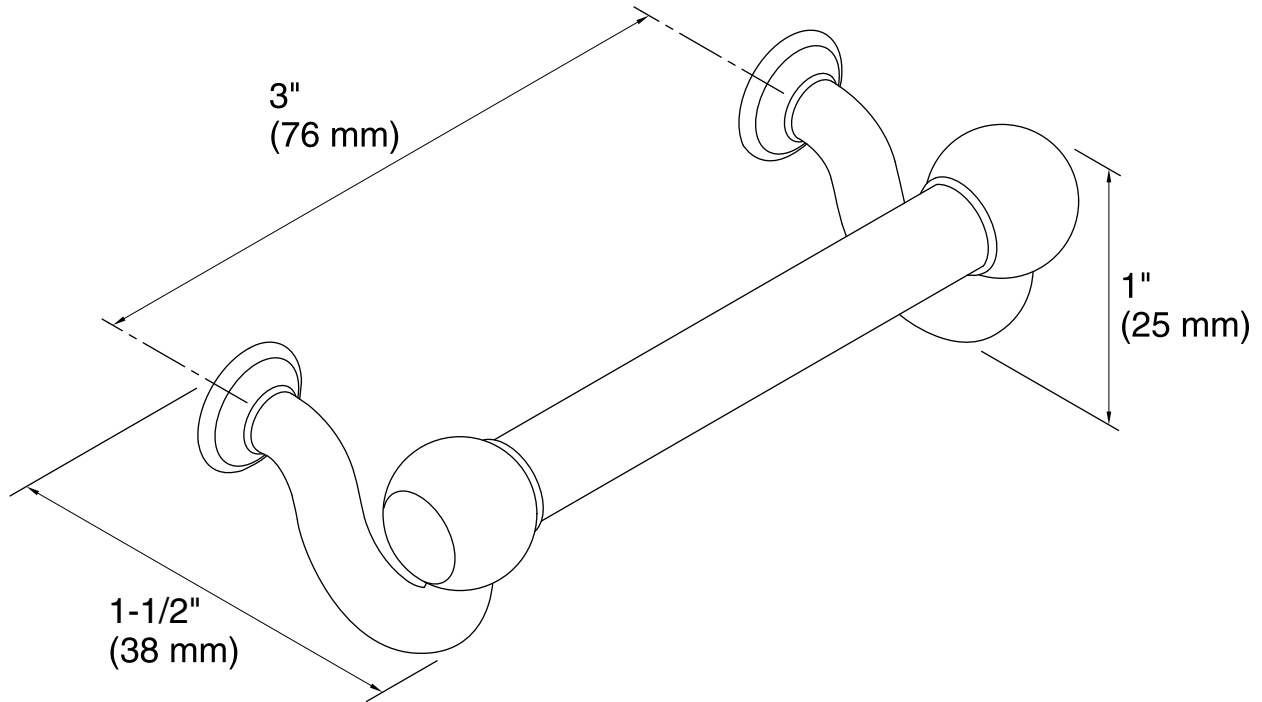

## Features

- KOHLER finishes resist corrosion and tarnish.
- 3" (76 mm) center-to-center.
- Coordinates with other products in the Lyntier collection.
- 3-5/8" (92 mm) x 1-1/2" (38 mm) x 1" (25 mm)

### Technical Information

All product dimensions are nominal.