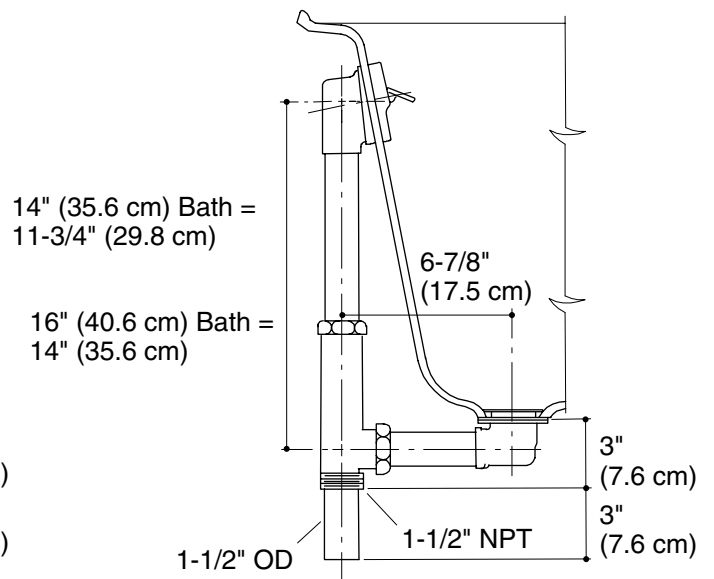

K-11666

Product Diagram