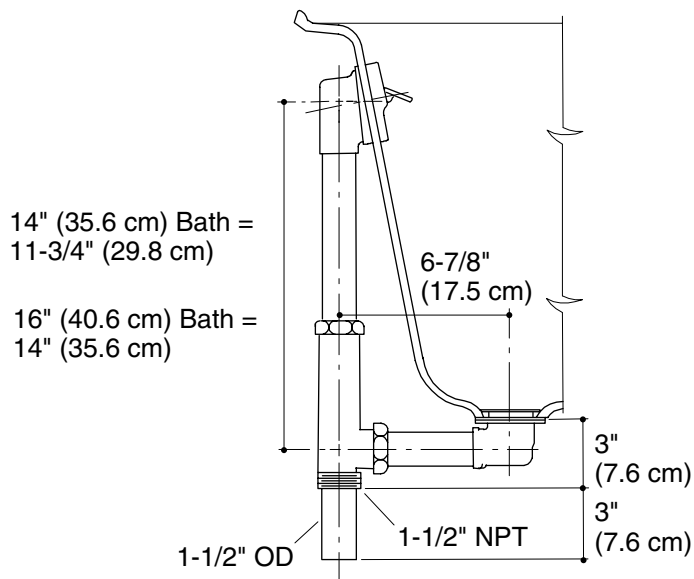

SWIFTFLO™

Installation Notes

Install this product according to the installation guide.

K-11660