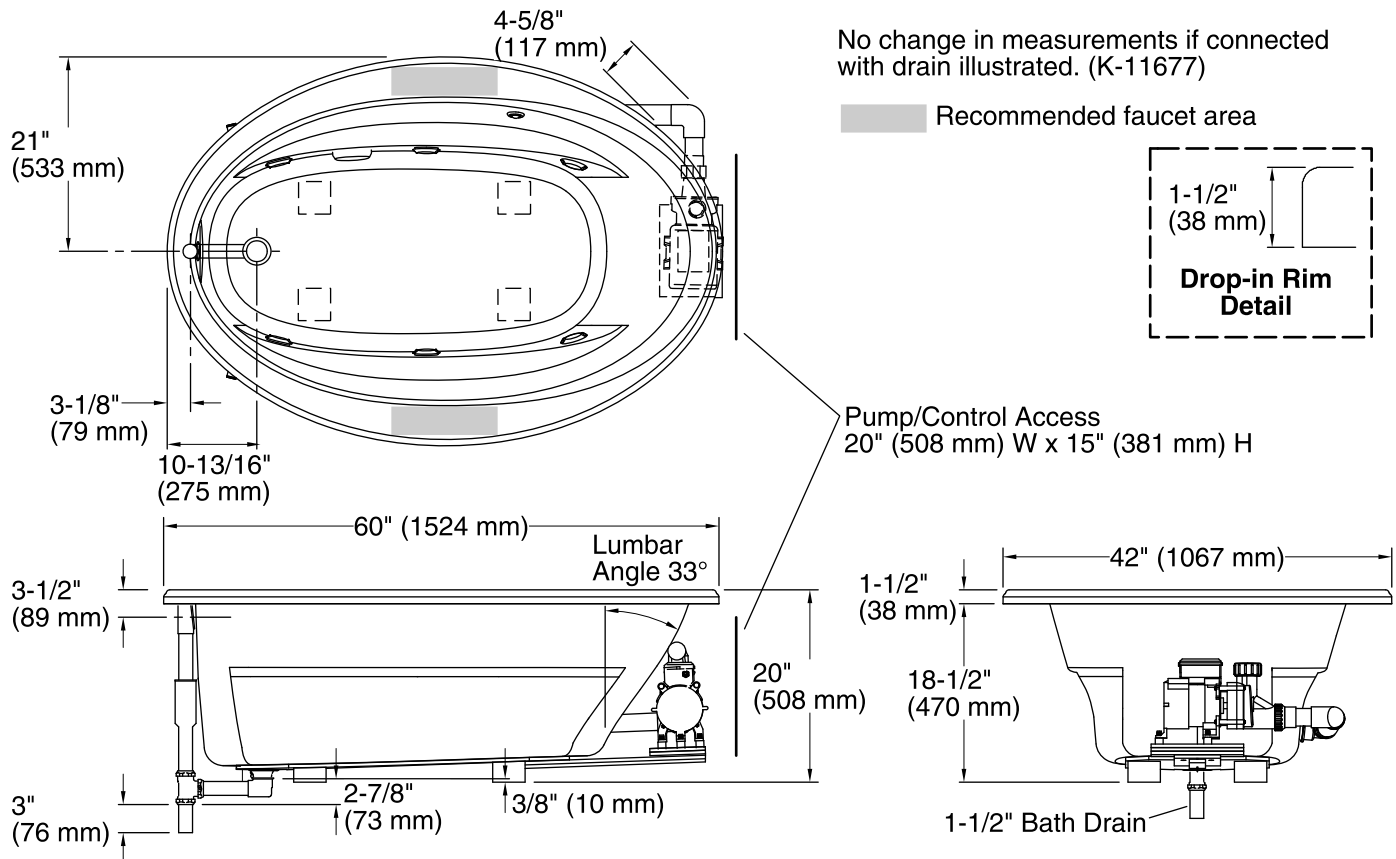

Required Electrical Service

One dedicated circuit required, protected with Class A Ground-Fault Circuit-Interrupter (GFCI) or Residual Current Device (RCD).

Pump: 120 V, 15 A, 60 Hz

Technical Information

All product dimensions are nominal.

Installation: Drop-in
Drain location: End
Basin area, bottom: 43" x 21-9/16" (1092 mm x 548 mm)
Basin area, top: 53-1/2" x 32-1/8" (1359 mm x 816 mm)
Weight: 110 lbs (49.9 kg)
Minimum floor load: 35 lbs/ft² (170.9 kg/m²)
Water depth: 15" (381 mm)
Water capacity: 57 gal (215.8 L)
Template: Drop-in, 1042556-7, required, included
Electrical component rating: Pump: 120 V, 7.5 A, 60 Hz
Pump speed: Single

Notes

Measure your actual product for rough-in details.

Install this product according to the installation instructions.

The hot water supply should be 70% of the capacity of the bath or greater. Installations will vary.

Provide one grounded electrical outlet within 24" (610 mm) of each component.

The pump extends 4-5/8" (117 mm) beyond the edge of rim. Modify the framing as needed.