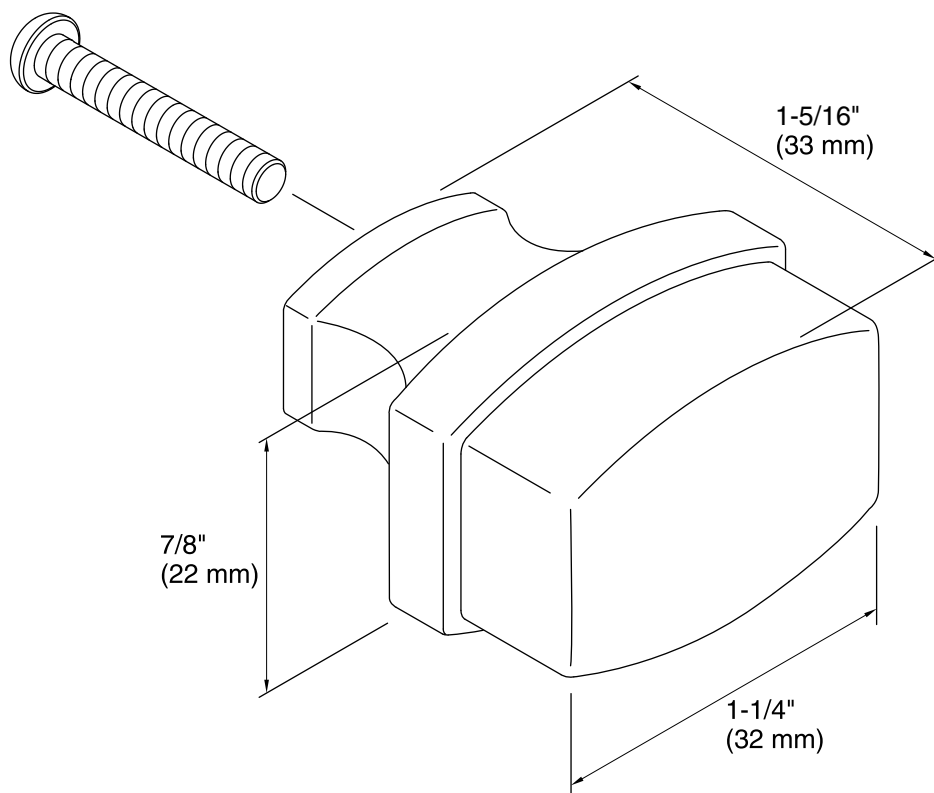

Technical Information

All product dimensions are nominal.

Notes

Install this product in accordance with the installation instructions.