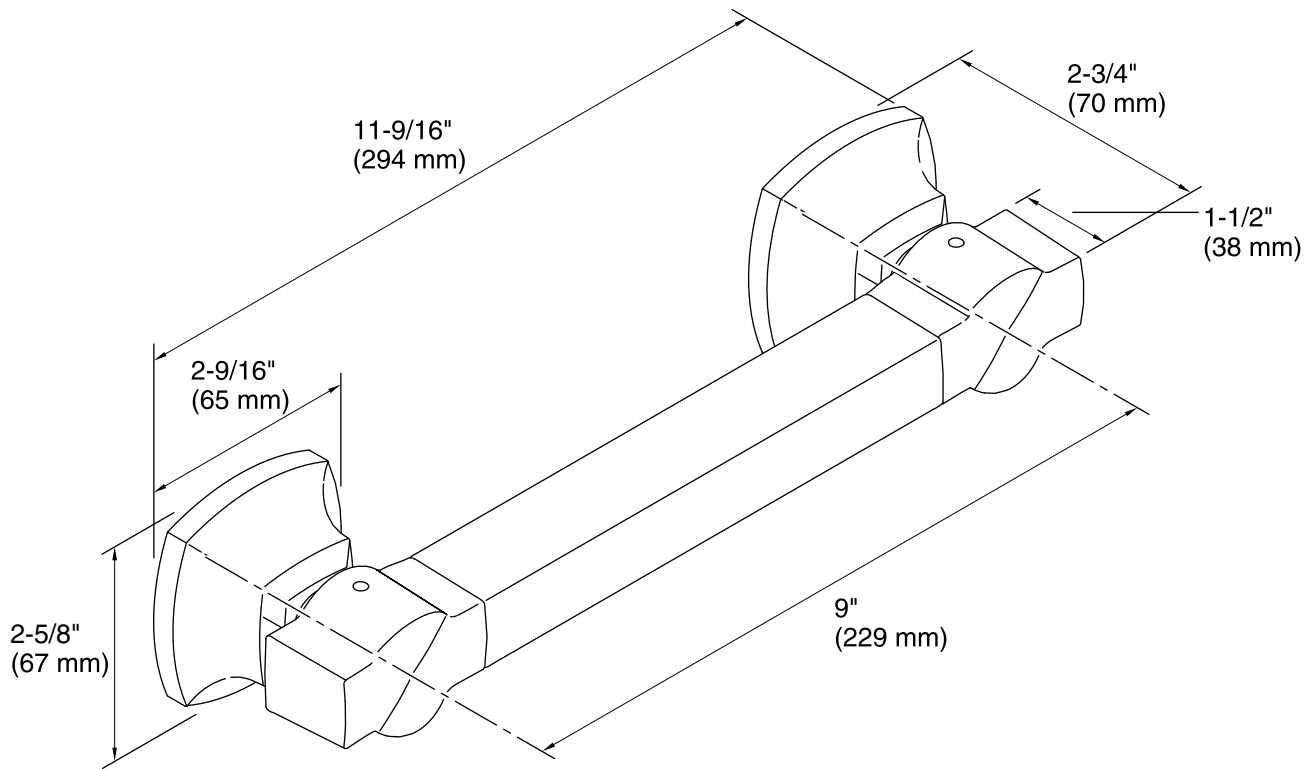

Technical Information

All product dimensions are nominal.

Notes

Measure your actual product for roughing-in details.

WARNING: Risk of personal injury. The wall plates on the grab bar must be mounted to a brace between the wall studs. This will ensure that the weight of the user is adequately supported.