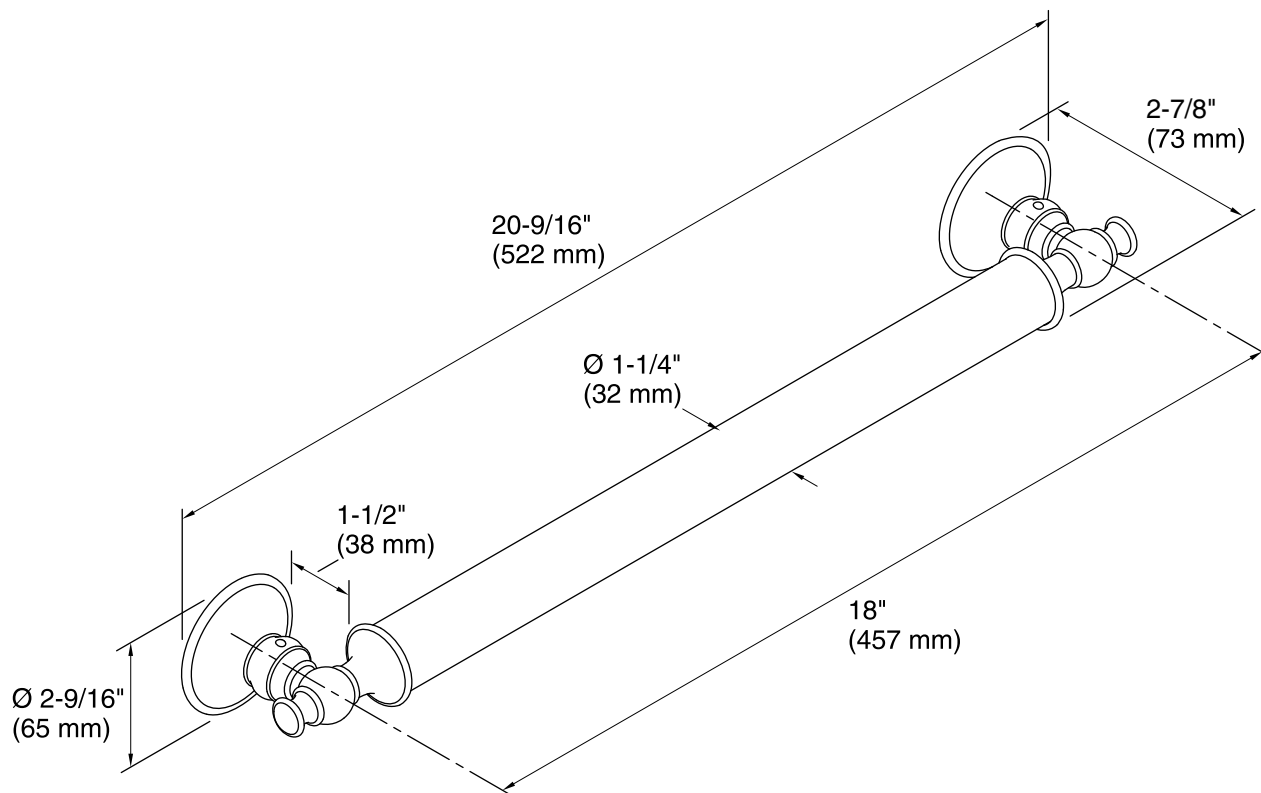

Technical Information

All product dimensions are nominal.

Notes

Measure your actual product for roughing-in details.

WARNING: Risk of personal injury. The wall plates on the grab bar must be mounted to a brace between the wall studs. This will ensure that the weight of the user is adequately supported.