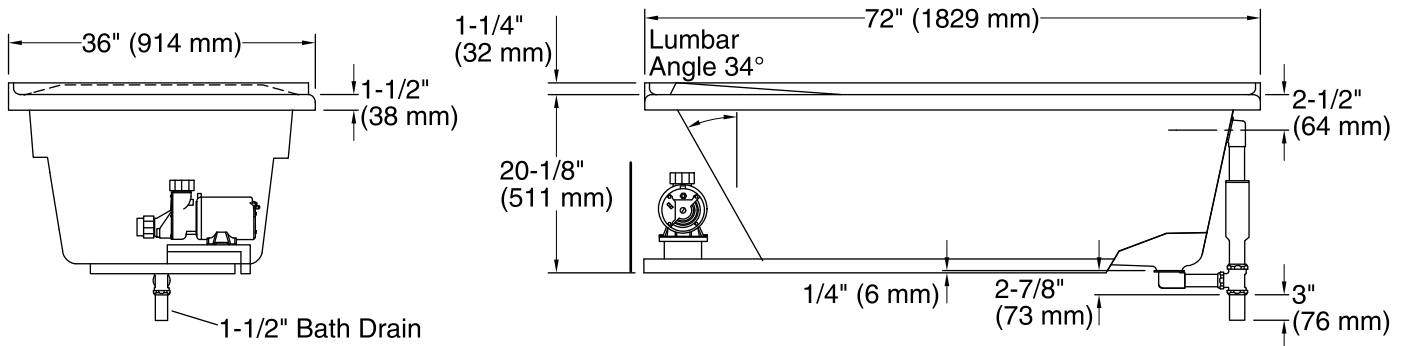

Features

- Integral flange.
- Right drain.
- Integral lumbar support and armrests for comfort.
- 72" (1829 mm) x 36" (914 mm) x 20-1/8" (511 mm)

Material

- Acrylic

Hydrotherapy

- Single-speed whirlpool offers six fully adjustable hydro-massage jets for water flow and direction.
- Pump with air switch for whirlpool.

Color tiles intended for reference only.

Color	Code	Description
-------	------	-------------

	0	White
	96	Biscuit
	47	Almond

No change in measurements if connected with drain illustrated. (K-11677)

Pump/Control Access
(If Apron Is Not Used)
20" (508 mm) W x 15" (381 mm) H

All product dimensions are nominal.

Installation: 3-Wall Alcove

Drain location: Right

Basin area, bottom: 55" x 21" (1397 mm x 533 mm)

Basin area, top: 65" x 26" (1651 mm x 660 mm)

Weight: 66 lbs (29.9 kg)

Minimum floor load: 38 lbs/ft² (185.5 kg/m²)

Water depth: 15" (381 mm)

Water capacity: 72 gal (272.5 L)

Electrical component rating: Pump: 120 V, 7.5 A, 60 Hz

Pump speed: Single

Minimum flat for door: 2-5/8" (67 mm)