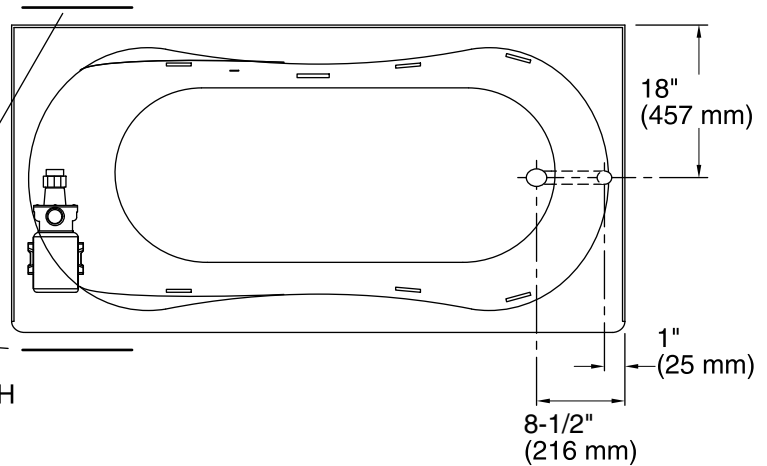

Features

- Integral flange.
- Right drain.
- Integral lumbar support and armrests for comfort.
- 72" (1829 mm) x 36" (914 mm) x 20-1/8" (511 mm)

Material

- Acrylic

Hydrotherapy

- Single-speed whirlpool offers six fully adjustable hydro-massage jets for water flow and direction.
- Pump with air switch for whirlpool.

Color tiles intended for reference only.

Color	Code	Description
-------	------	-------------

	0	White
	96	Biscuit
	47	Almond

No change in measurements if connected with drain illustrated. (K-11677)

Pump/Control Access
(If Apron Is Not Used)
20" (508 mm) W x 15" (381 mm) H

All product dimensions are nominal.

Installation: 3-Wall Alcove

Drain location: Right

Basin area, bottom: 55" x 21" (1397 mm x 533 mm)

Basin area, top: 65" x 26" (1651 mm x 660 mm)

Weight: 66 lbs (29.9 kg)