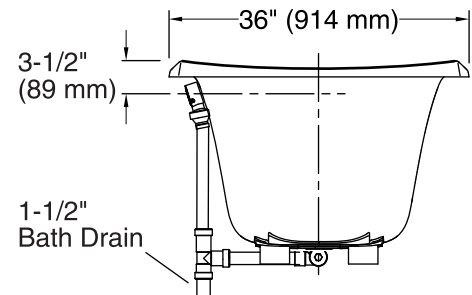

#### Features

- Center drain.
- Integral lumbar support.
- Coordinates with other products in the Escale collection.
- 71-5/8" (1819 mm) x 35-5/8" (905 mm) x 24-1/8" (613 mm)

#### Available Color/Finishes

*Color tiles intended for reference only.*

Color	Code	Description
-------	------	-------------

	0	White
	96	Biscuit
	47	Almond

No change in measurements if connected with drain illustrated. (K-7214)

**Bottom View**

### Technical Information

All product dimensions are nominal.

Installation:	Drop-in
Drain location:	Center
Basin area, bottom:	46-3/4" x 21-5/8" (1187 mm x 549 mm)
Basin area, top:	69-15/16" x 34-3/8" (1776 mm x 873 mm)
Weight:	68 lbs (30.8 kg)
Minimum floor load:	42 lbs/ft <sup>2</sup> (205.1 kg/m <sup>2</sup> )
Water depth:	16-1/2" (419 mm)
Water capacity:	71 gal (268.8 L)
Template:	Drop-in, 1054544-7, required, included