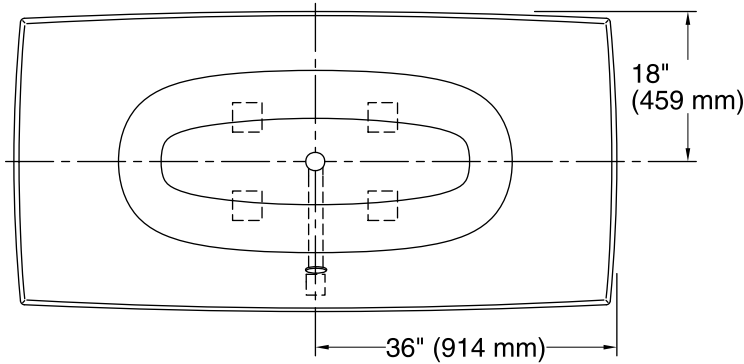

No change in measurements if connected with drain illustrated. (K-7214)

Bottom View