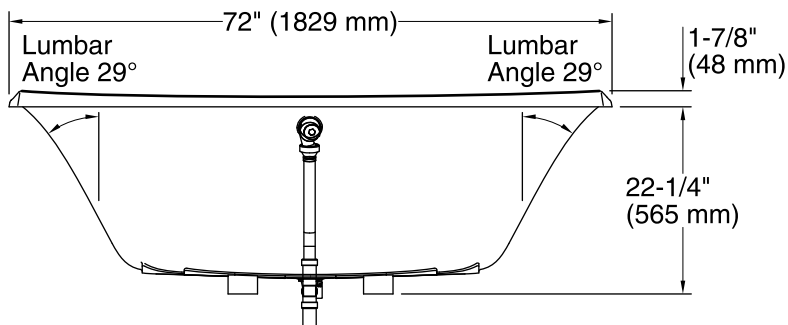

#### Available Color/Finishes

*Color tiles intended for reference only.*

Color	Code	Description
-------	------	-------------

	0	White
	96	Biscuit
	47	Almond

No change in measurements if connected with drain illustrated. (K-7214)

**Bottom View**

### Technical Information

All product dimensions are nominal.

Installation:	Drop-in
Drain location:	Center
Basin area, bottom:	46-3/4" x 21-5/8" (1187 mm x 549 mm)
Basin area, top:	69-15/16" x 34-3/8" (1776 mm x 873 mm)
Weight:	68 lbs (30.8 kg)
Minimum floor load:	42 lbs/ft <sup>2</sup> (205.1 kg/m <sup>2</sup> )
Water depth:	16-1/2" (419 mm)
Water capacity:	71 gal (268.8 L)
Template:	Drop-in, 1054544-7, required, included