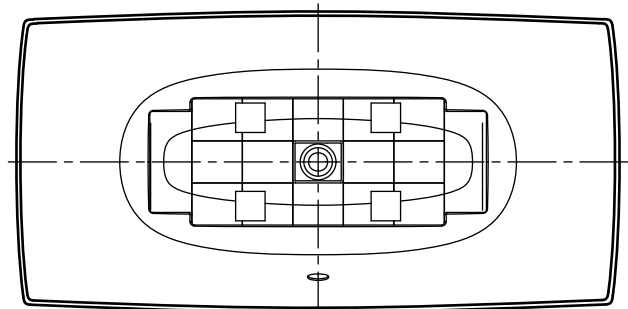

#### Features

- Center drain.
- Integral lumbar support.
- Coordinates with other products in the Escale collection.
- 71-5/8" (1819 mm) x 35-5/8" (905 mm) x 24-1/8" (613 mm)

**Bottom View**