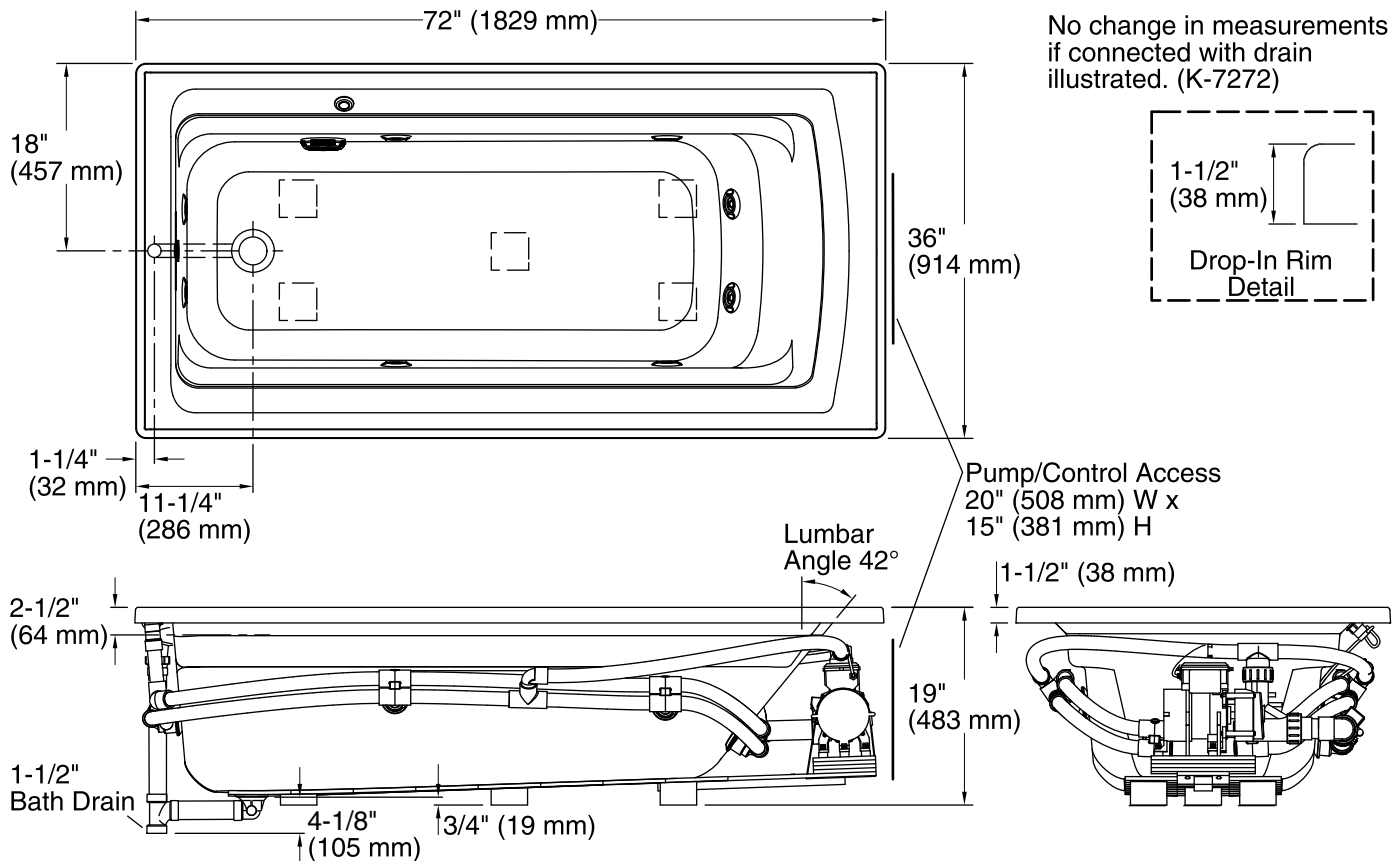

Required Electrical Service

One dedicated circuit required, protected with Class A Ground-Fault Circuit-Interrupter (GFCI) or Residual Current Device (RCD).

Pump: 120 V, 15 A, 60 Hz

Technical Information

All product dimensions are nominal.

Installation: Drop-in
Drain location: End
Basin area, bottom: 51-3/8" x 21" (1305 mm x 533 mm)
Basin area, top: 64-1/2" x 30-1/2" (1638 mm x 775 mm)
Weight: 110 lbs (49.9 kg)
Minimum floor load: 41 lbs/ft² (200.2 kg/m²)
Water depth: 15" (381 mm)
Water capacity: 72 gal (272.5 L)
Cutout: Drop-in, 70-1/2" x 34-1/2" (1791 mm x 876 mm)
Electrical component rating: Pump: 120 V, 7 A, 60 Hz
Minimum flat for door: 1-9/16" (40 mm)

Notes

Measure your actual product for rough-in details. Install this product according to the installation instructions.

The hot water supply should be 70% of the capacity of the bath or greater. Installations will vary.

Provide one grounded electrical outlet within 24" (610 mm) of each component.

This product is designed for drop-in installation only. It is not suited for use in a three-wall alcove with an overhead shower.

ADA compliant when installed to the specific requirements of these regulations.