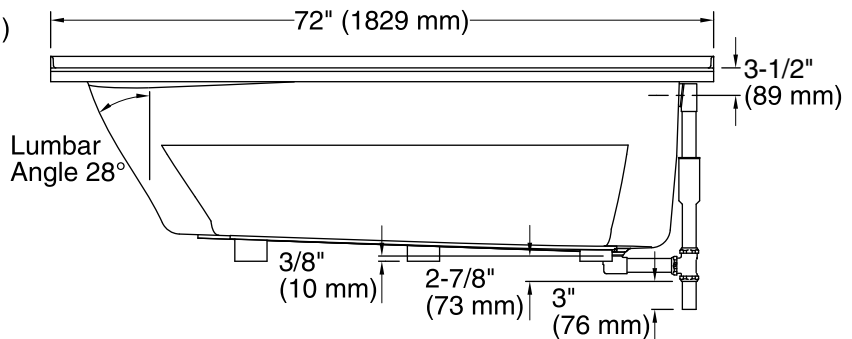

Features

- Integral flange.
- Right drain.
- Integral lumbar support and armrests for comfort.
- 72" (1829 mm) x 42" (1067 mm) x 21" (533 mm)

Material

- Acrylic

Installation

- Alcove

Recommended Accessories

No change in measurements if connected with drain illustrated. (K-11677)

■ Recommended faucet area

Technical Information

All product dimensions are nominal.

Installation:	3-Wall Alcove
Drain location:	Right
Basin area, bottom:	55" x 23-1/4" (1397 mm x 591 mm)
Basin area, top:	64" x 32" (1626 mm x 813 mm)
Weight:	100 lbs (45.4 kg)
Minimum floor load:	38 lbs/ft ² (185.5 kg/m ²)
Water depth:	15" (381 mm)
Water capacity:	78.5 gal (297.2 L)
Minimum flat for door:	3-1/16" (78 mm)

Notes

Measure your actual product for rough-in details.

Install this product according to the installation instructions.

The hot water supply should be 70% of the capacity of the bath or greater. Installations will vary.