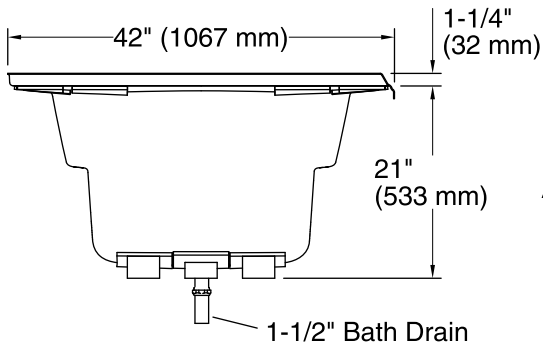

Features

- Integral flange.
- Right drain.
- Integral lumbar support and armrests for comfort.
- 72" (1829 mm) x 42" (1067 mm) x 21" (533 mm)

Material

- Acrylic

Installation

- Alcove

Recommended Accessories

No change in measurements if connected with drain illustrated. (K-11677)

■ Recommended faucet area

Technical Information

All product dimensions are nominal.

Installation:	3-Wall Alcove
Drain location:	Right
Basin area, bottom:	55" x 23-1/4" (1397 mm x 591 mm)
Basin area, top:	64" x 32" (1626 mm x 813 mm)
Weight:	100 lbs (45.4 kg)
Minimum floor load:	38 lbs/ft ² (185.5 kg/m ²)
Water depth:	15" (381 mm)
Water capacity:	78.5 gal (297.2 L)
Minimum flat for door:	3-1/16" (78 mm)

Notes

Measure your actual product for rough-in details.

Install this product according to the installation instructions.

The hot water supply should be 70% of the capacity of the bath or greater. Installations will vary.