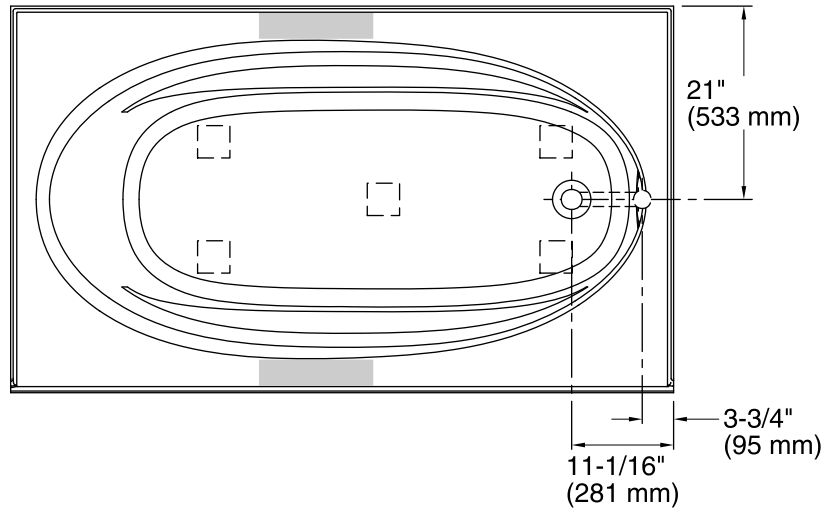

Features

- Integral flange.
- Right drain.
- Integral lumbar support and armrests for comfort.
- 72" (1829 mm) x 42" (1067 mm) x 21" (533 mm)

Material

- Acrylic

Installation

- Alcove

Recommended Accessories

No change in measurements if connected with drain illustrated. (K-11677)

■ Recommended faucet area

Technical Information

All product dimensions are nominal.

Installation:	3-Wall Alcove
Drain location:	Right
Basin area, bottom:	55" x 23-1/4" (1397 mm x 591 mm)
Basin area, top:	64" x 32" (1626 mm x 813 mm)
Weight:	100 lbs (45.4 kg)
Minimum floor load:	38 lbs/ft ² (185.5 kg/m ²)
Water depth:	15" (381 mm)
Water capacity:	78.5 gal (297.2 L)
Minimum flat for door:	3-1/16" (78 mm)