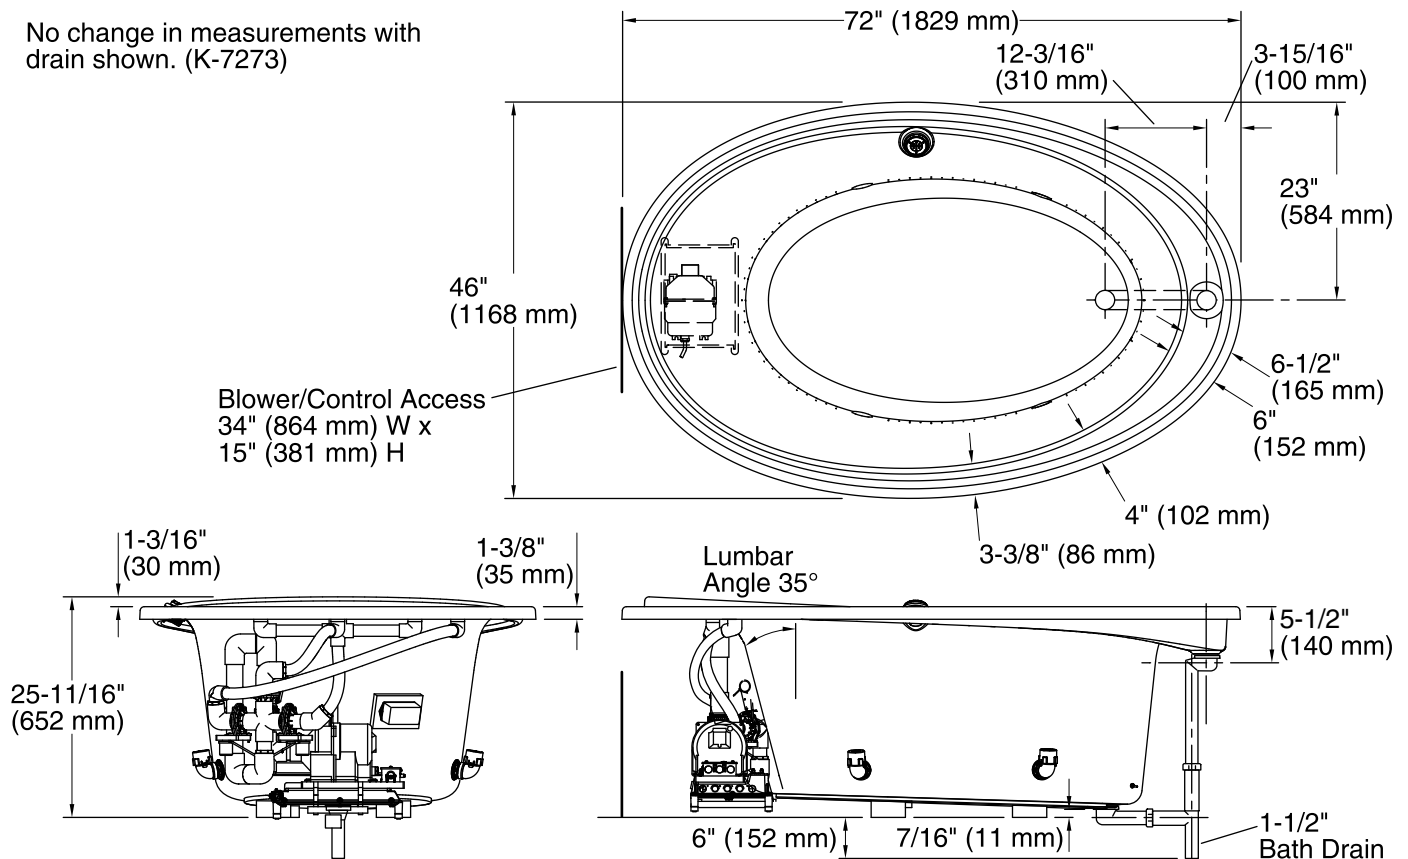

No change in measurements with drain shown. (K-7273)

Required Electrical Service

One dedicated circuit required, protected with Class A Ground-Fault Circuit-Interrupter (GFCI) or Residual Current Device (RCD).

Blower: 220-240 V, 15 A, 50/60 Hz

Technical Information

All product dimensions are nominal.

Installation: Drop-in, Under-mount
Drain location: End
Basin area, bottom: 45" x 25-1/2" (1143 mm x 648 mm)
Basin area, top: 63" x 31-1/2" (1600 mm x 800 mm)
Weight: 134 lbs (60.8 kg)
Minimum floor load: 49 lbs/ft² (239.2 kg/m²)
Water depth: 21" (533 mm)
Water capacity: 115 gal (435.3 L)
Template: Drop-in, 1016369-7, required, included
Electrical component rating: Blower: 220-240 V, 5 A, 50/60 Hz, 300 W
Blower speed: Variable

Notes

Measure your actual product for rough-in details.

Install this product according to the installation instructions.

The hot water supply should be 70% of the capacity of the bath or greater. Installations will vary.