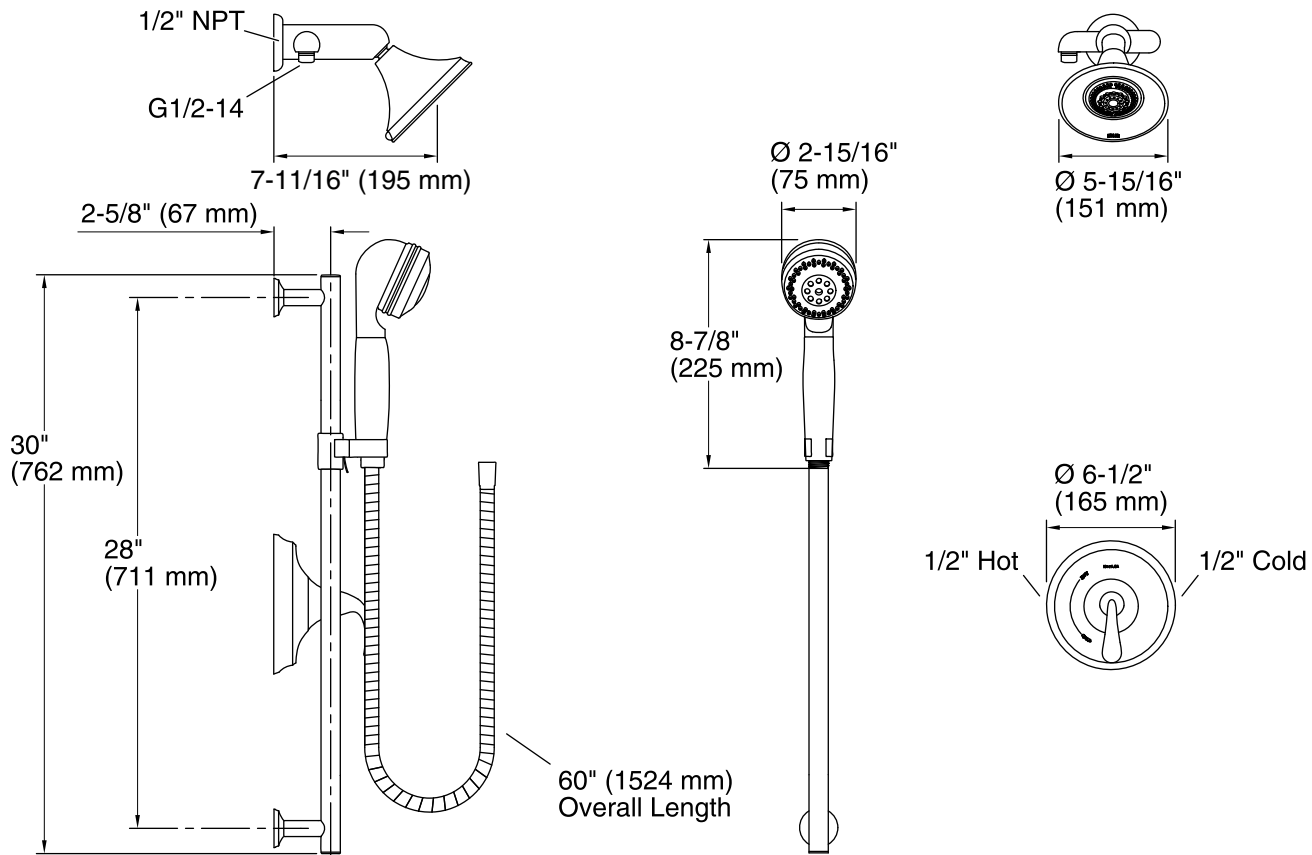

Features

- Performance showering packages offer increased functionality and simplify the ordering process.
- Single lever handle provides on/off activation and temperature setting with a single operation.
- Multifunction showerhead offers wide coverage, therapeutic massage, and soft aerated spray settings.
- Multifunction handshower offers wide soft coverage, soft pulse, and soft aerated spray settings.
- Includes handshower, showerhead, showerarm with diverter, shower hose, sidebar kit, and Rite-Temp valve trim.
- Trim only; requires K-304 Rite-Temp pressure-balancing valve (sold separately).
- Coordinates with Forté faucets and accessories.
- KOHLER finishes resist corrosion and tarnishing.

Installation

- Wall-mount

Required Accessories

K-304/K-P304 Series Rite-Temp® Valves

Optional Accessories

GP1030932 Deep Roughing-In Kit

Components

Product includes:

- K-349 Slidebar Trim Kit
- K-9514 60" Shower Hose
- K-9511
- K-8524 30" Slidebar
- K-10284 Wall-mount Showerhead
- K-T10277-4 Valve Trim
- 1055527 Handshower Relaxing

Codes/Standards

ASME A112.18.1/CSA B125.1
ASSE 1016/ASME A112.1016/CSA B125.16
DOE - Energy Policy Act 1992

Technical Information

All product dimensions are nominal.

Handshower:

Rated maximum flow: 2.5 gal/min (9.5 l/min)

Pressure: 80 psi (5.5 bar)

Showerhead:

Rated maximum flow: 2.5 gal/min (9.5 l/min)

Pressure: 80 psi (5.5 bar)